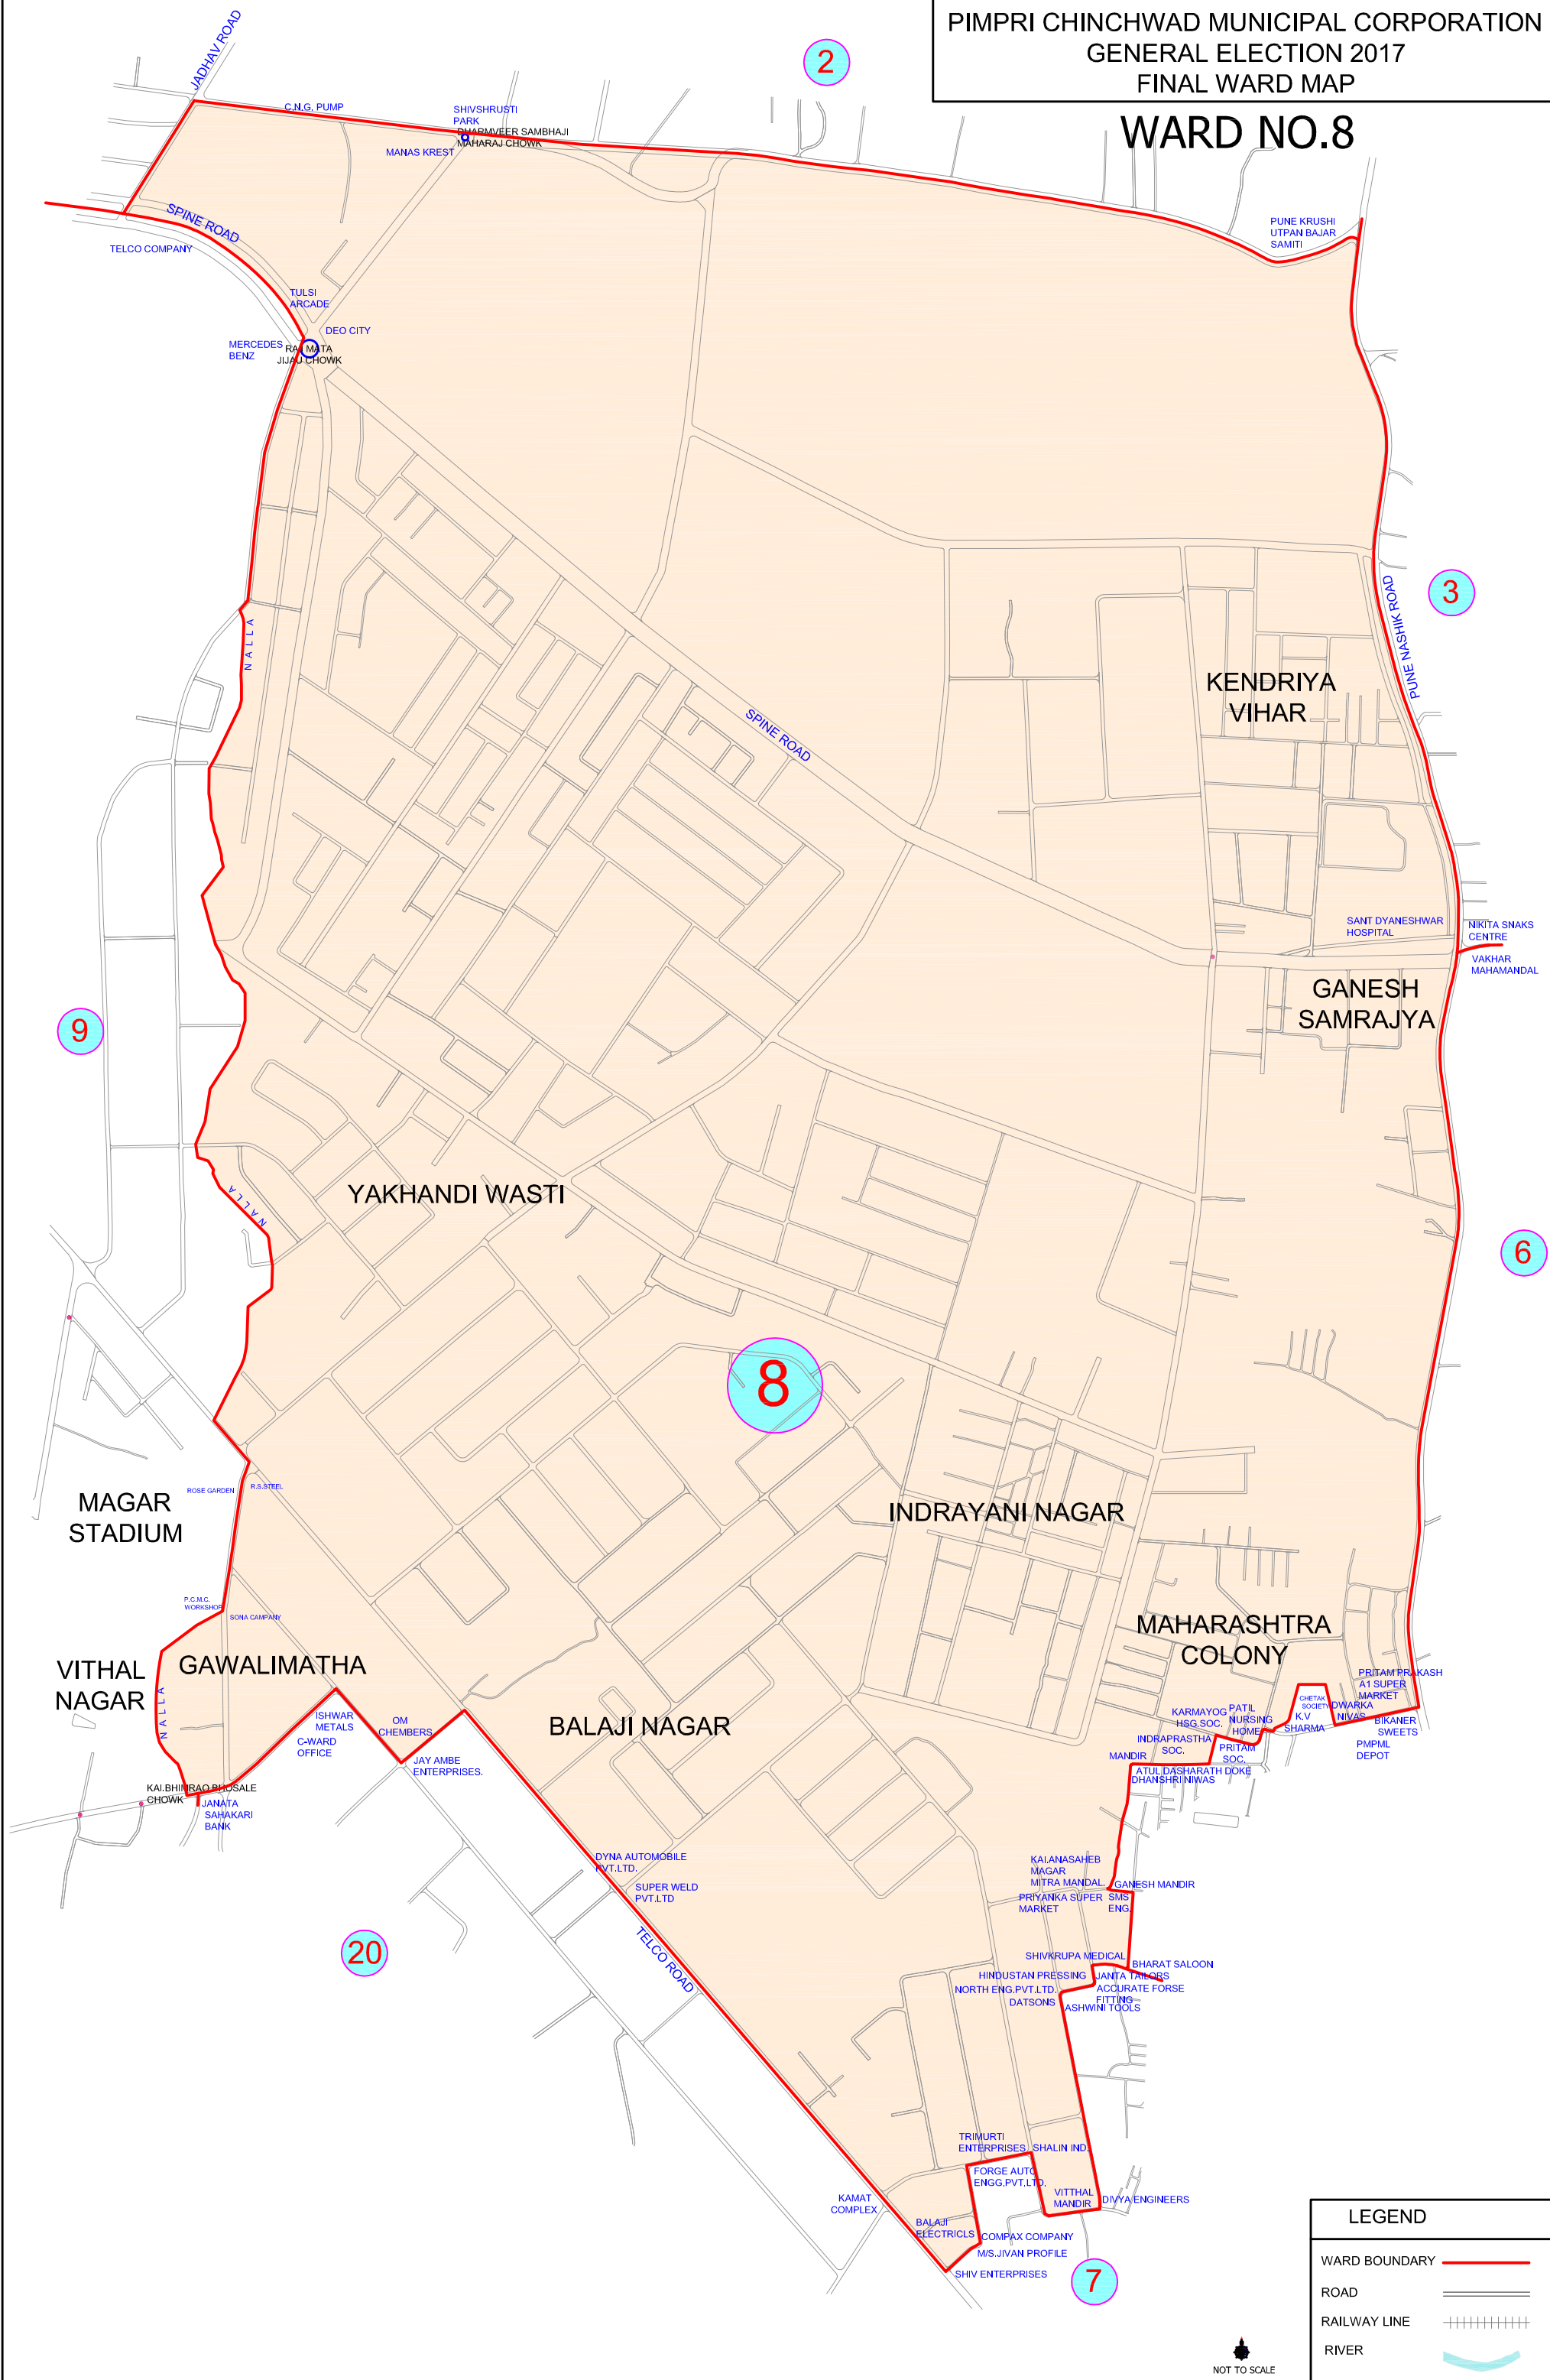

**WARD NO.8**

LEGEND	
WARD BOUNDARY	
ROAD	
RAILWAY LINE	
RIVER	

NOT TO SCALE