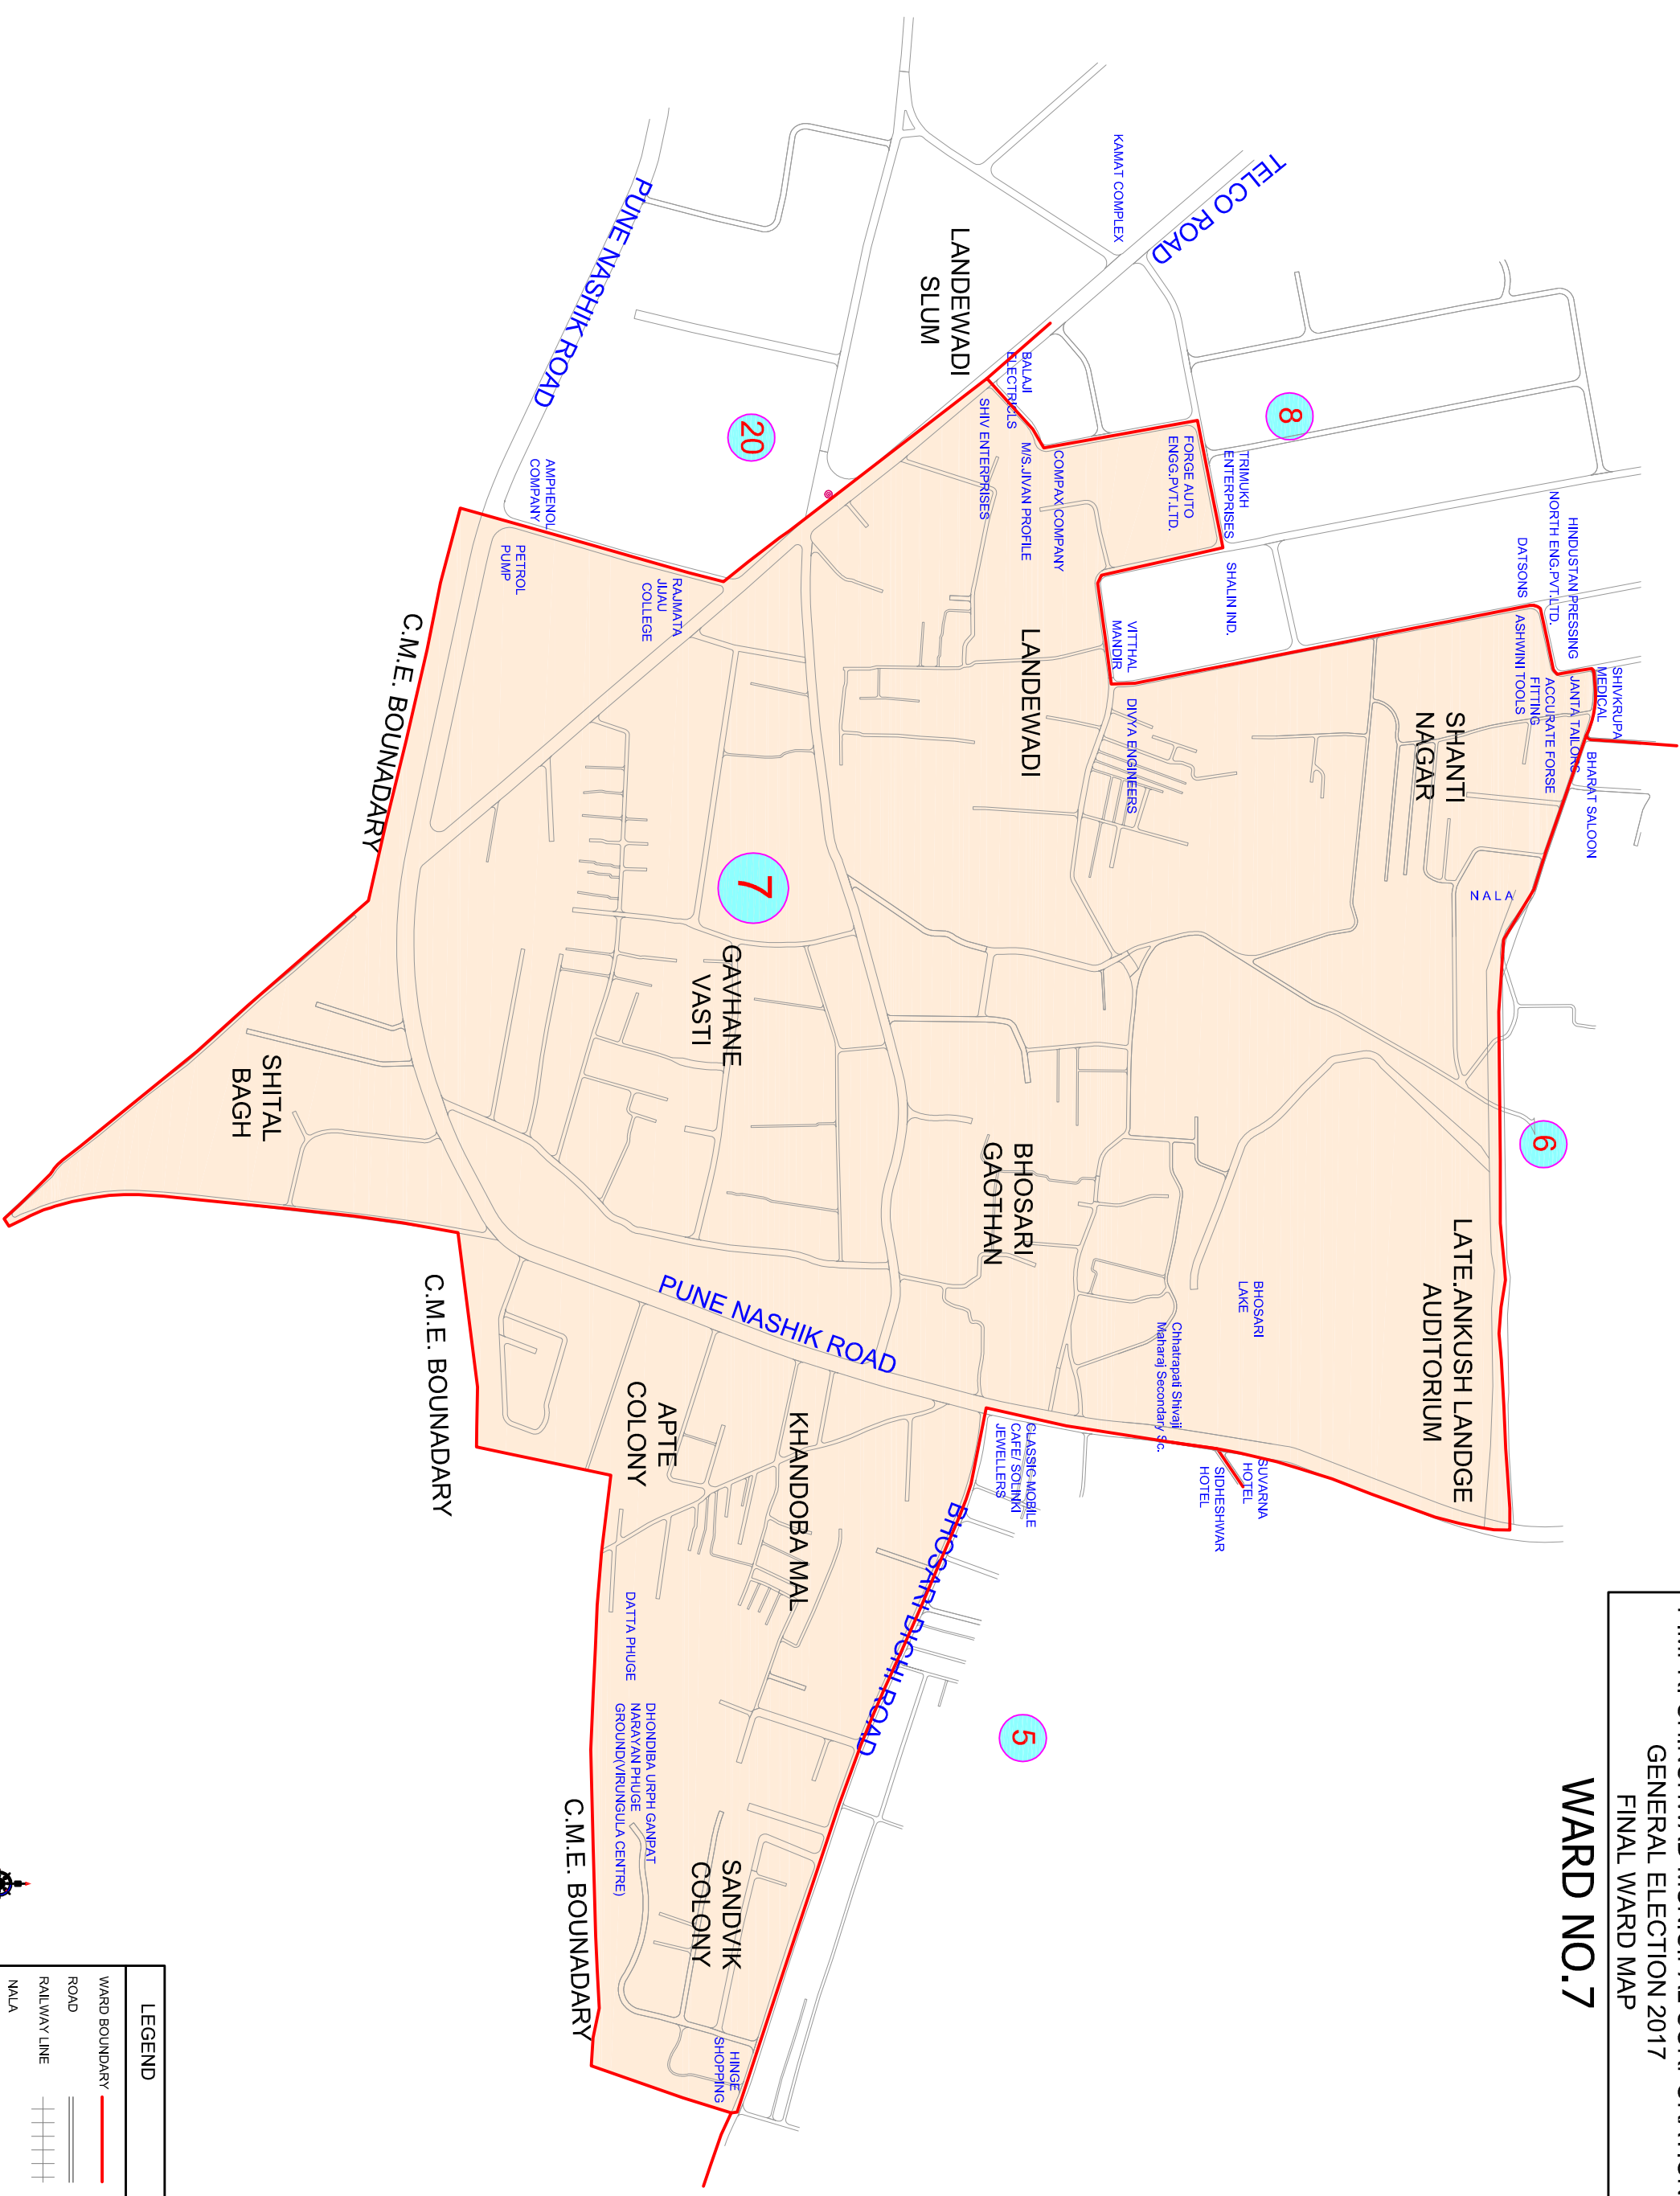

WARD NO.7

LEGEND

WARD BOUNDARY	
ROAD	
RAILWAY LINE	
NALA	
RIVER	

NOT TO SCALE