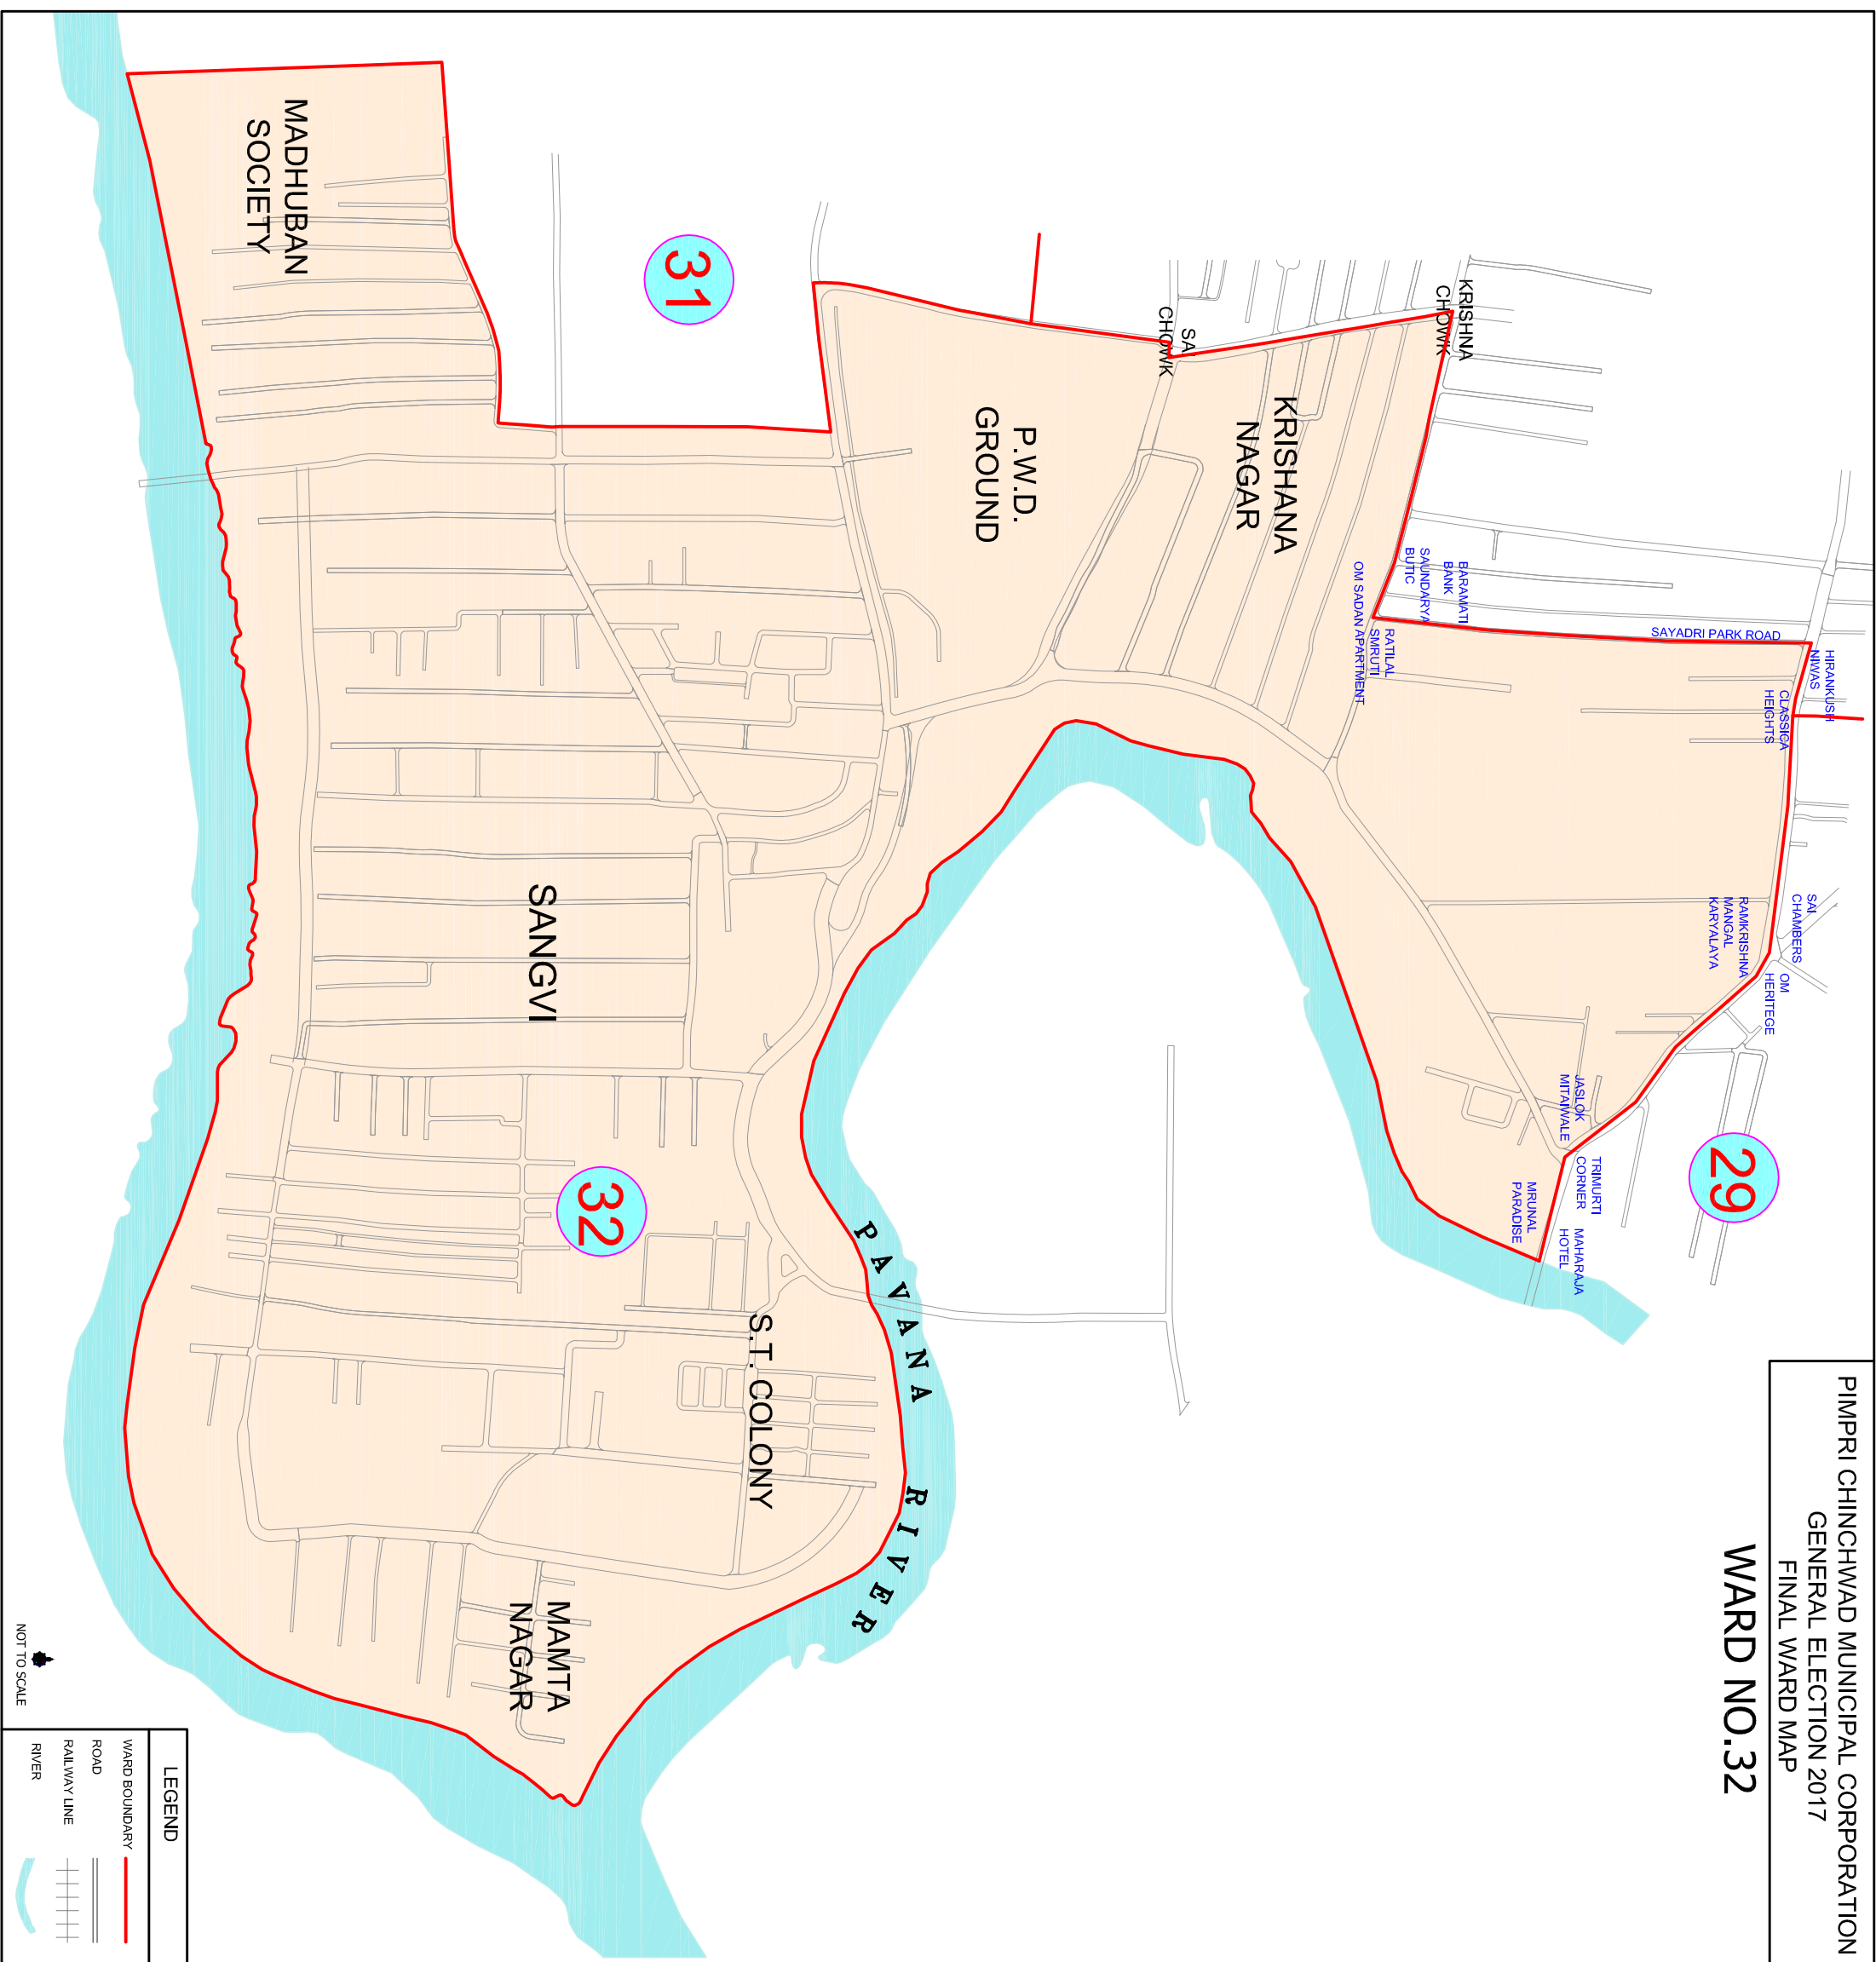

**WARD NO.32**

LEGEND	
WARD BOUNDARY	—
ROAD	—
RAILWAY LINE	—
RIVER	—

NOT TO SCALE