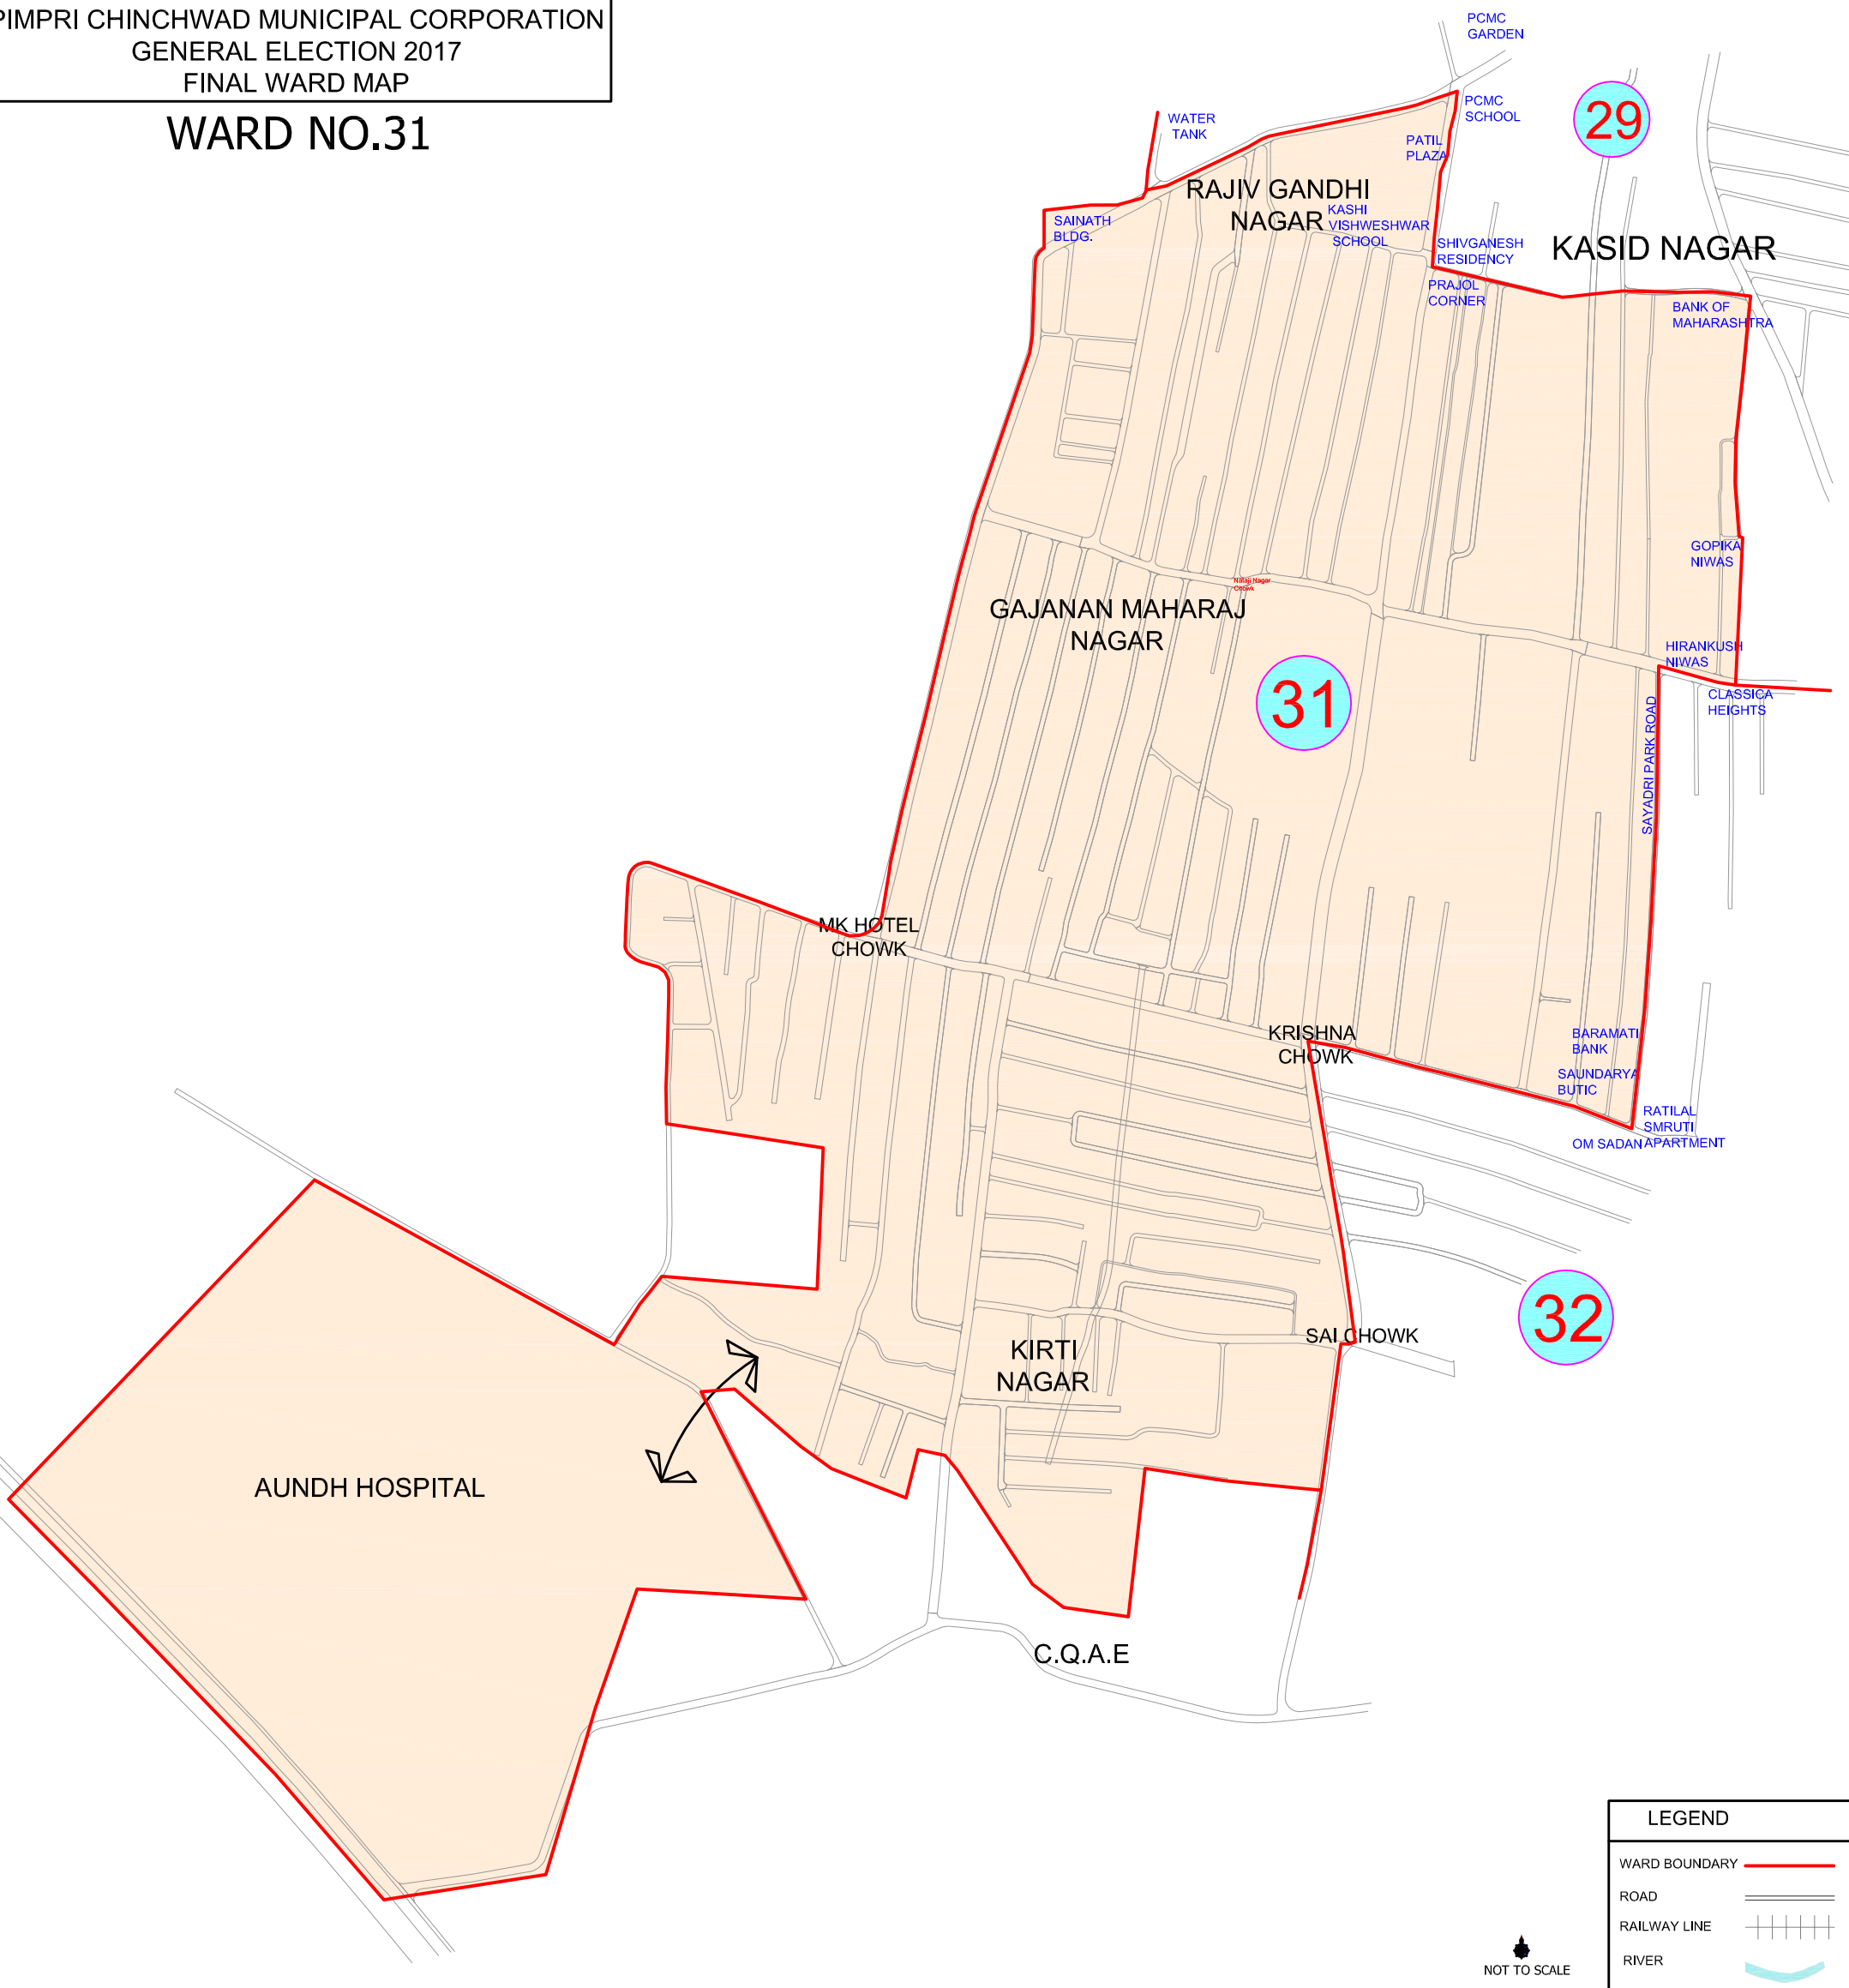

PIMPRI CHINCHWAD MUNICIPAL CORPORATION
GENERAL ELECTION 2017
FINAL WARD MAP

WARD NO.31

29

31

32

LEGEND	
WARD BOUNDARY	
ROAD	
RAILWAY LINE	
RIVER	

NOT TO SCALE