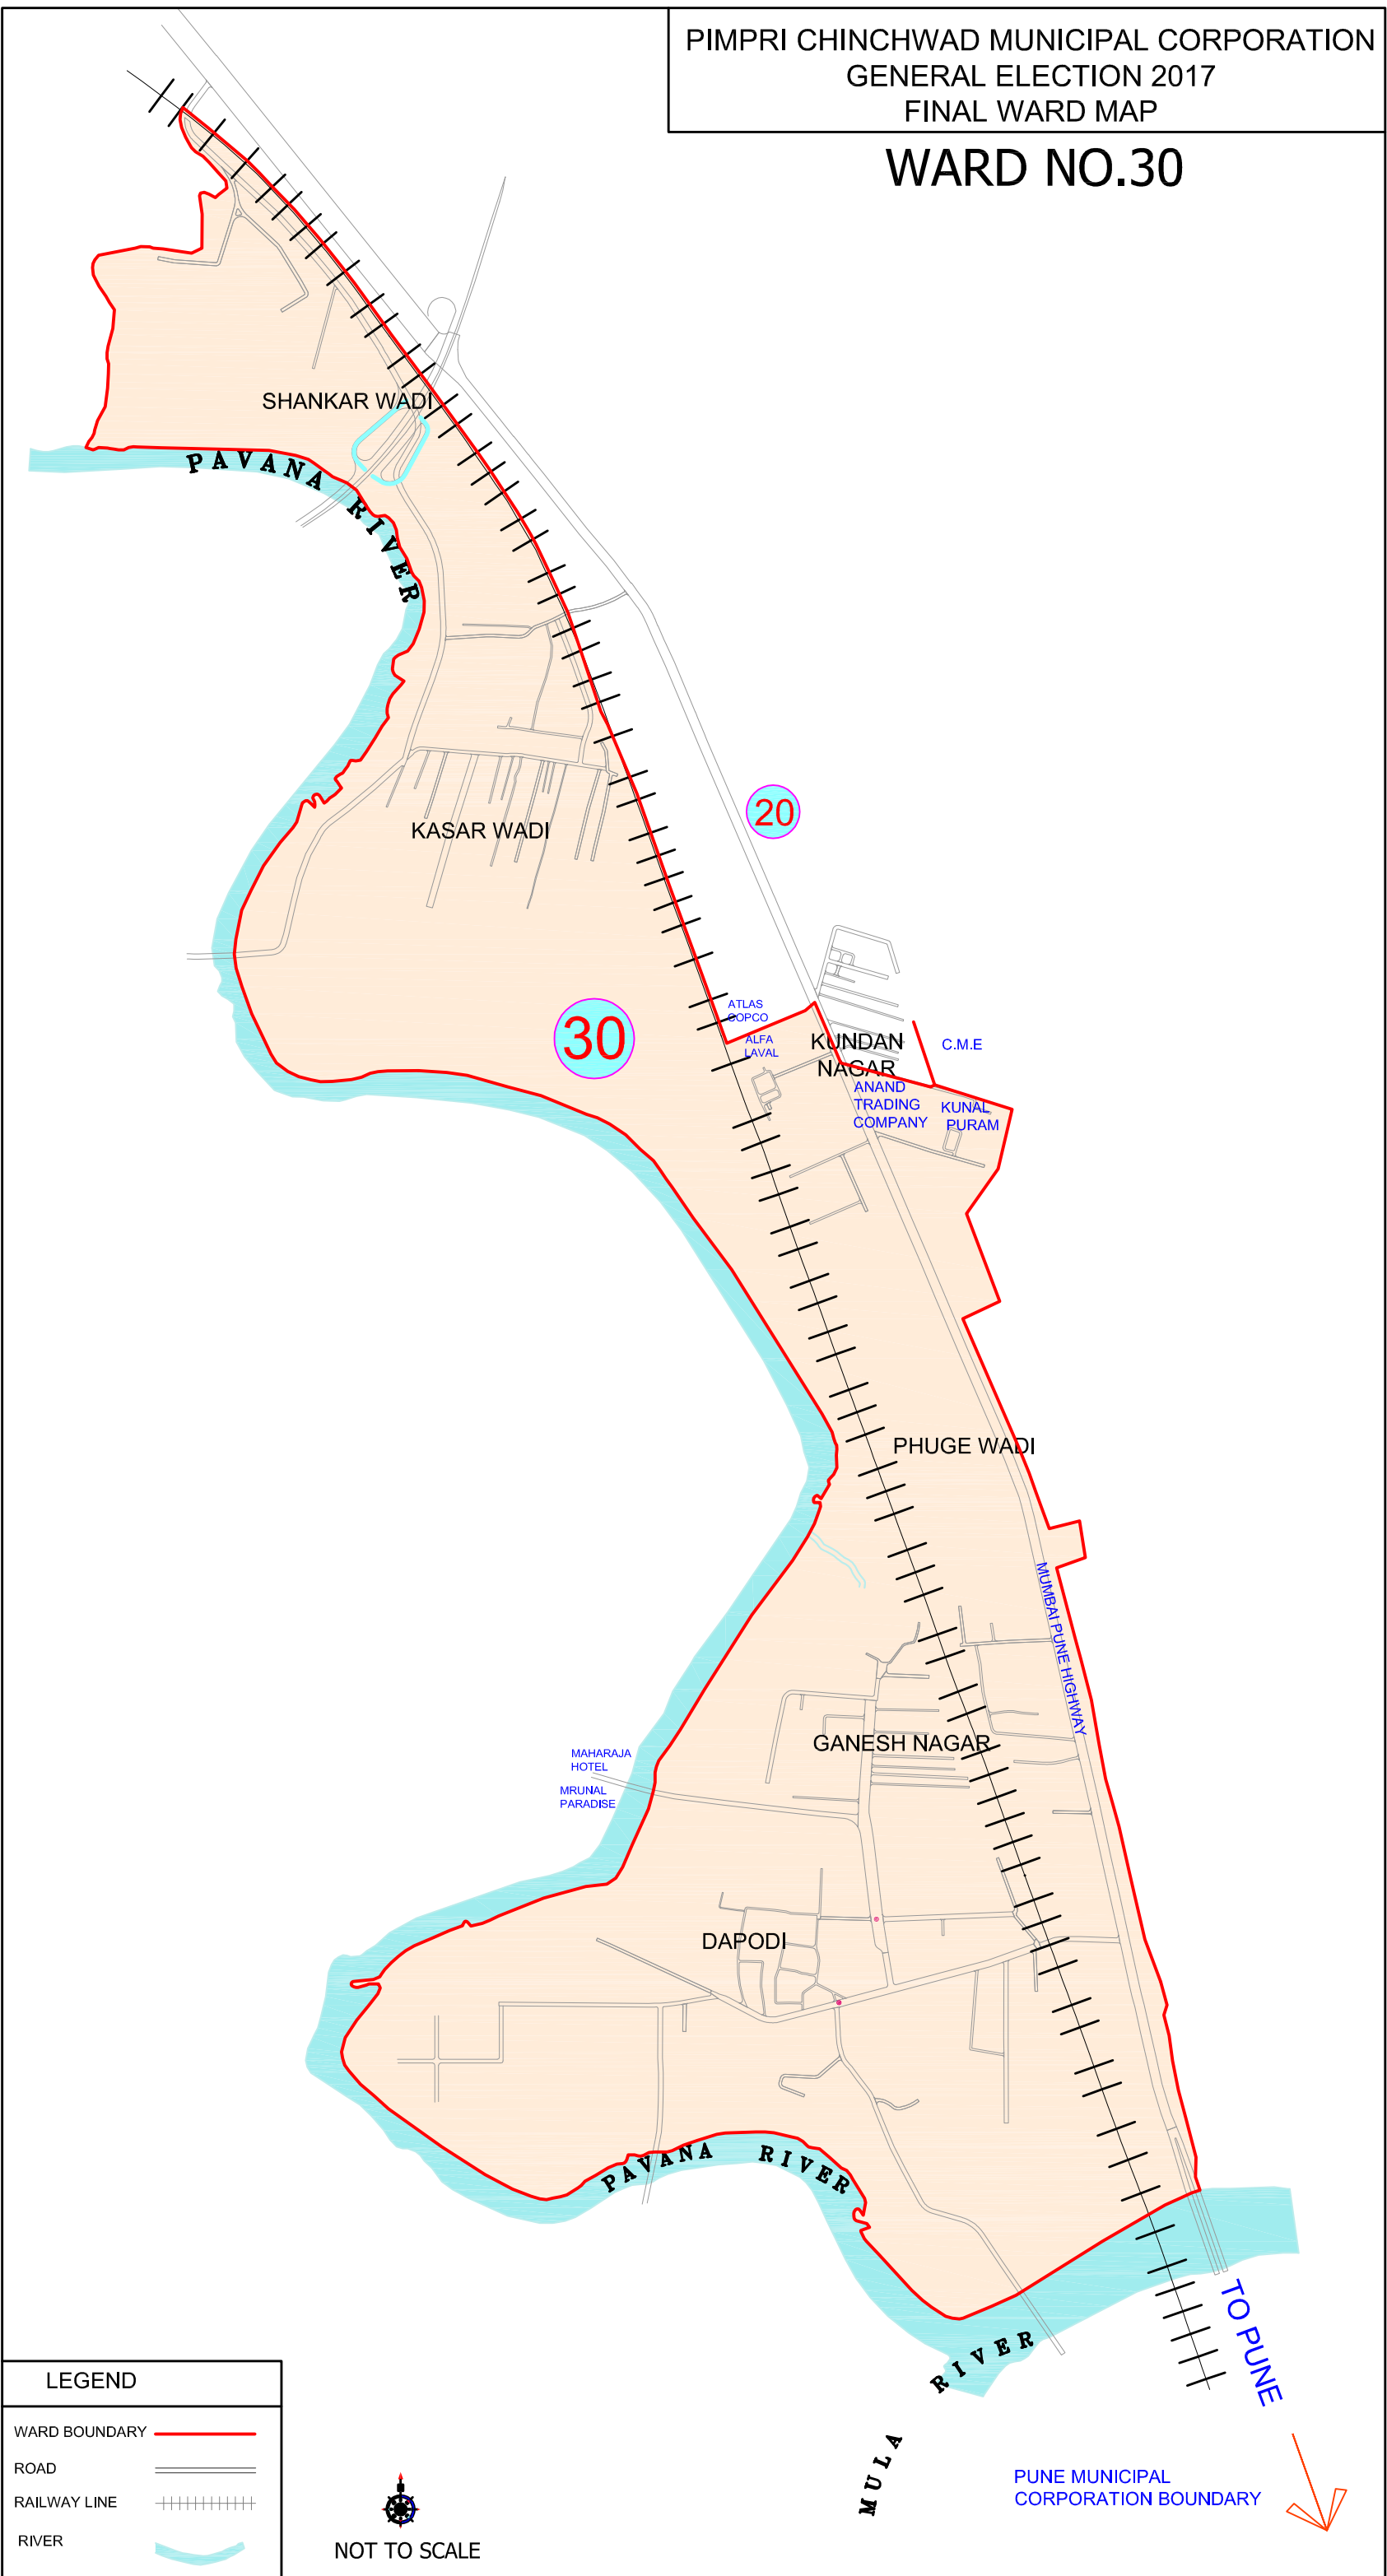

WARD NO.30

LEGEND	
WARD BOUNDARY	
ROAD	
RAILWAY LINE	
RIVER	

NOT TO SCALE

PUNE MUNICIPAL CORPORATION BOUNDARY