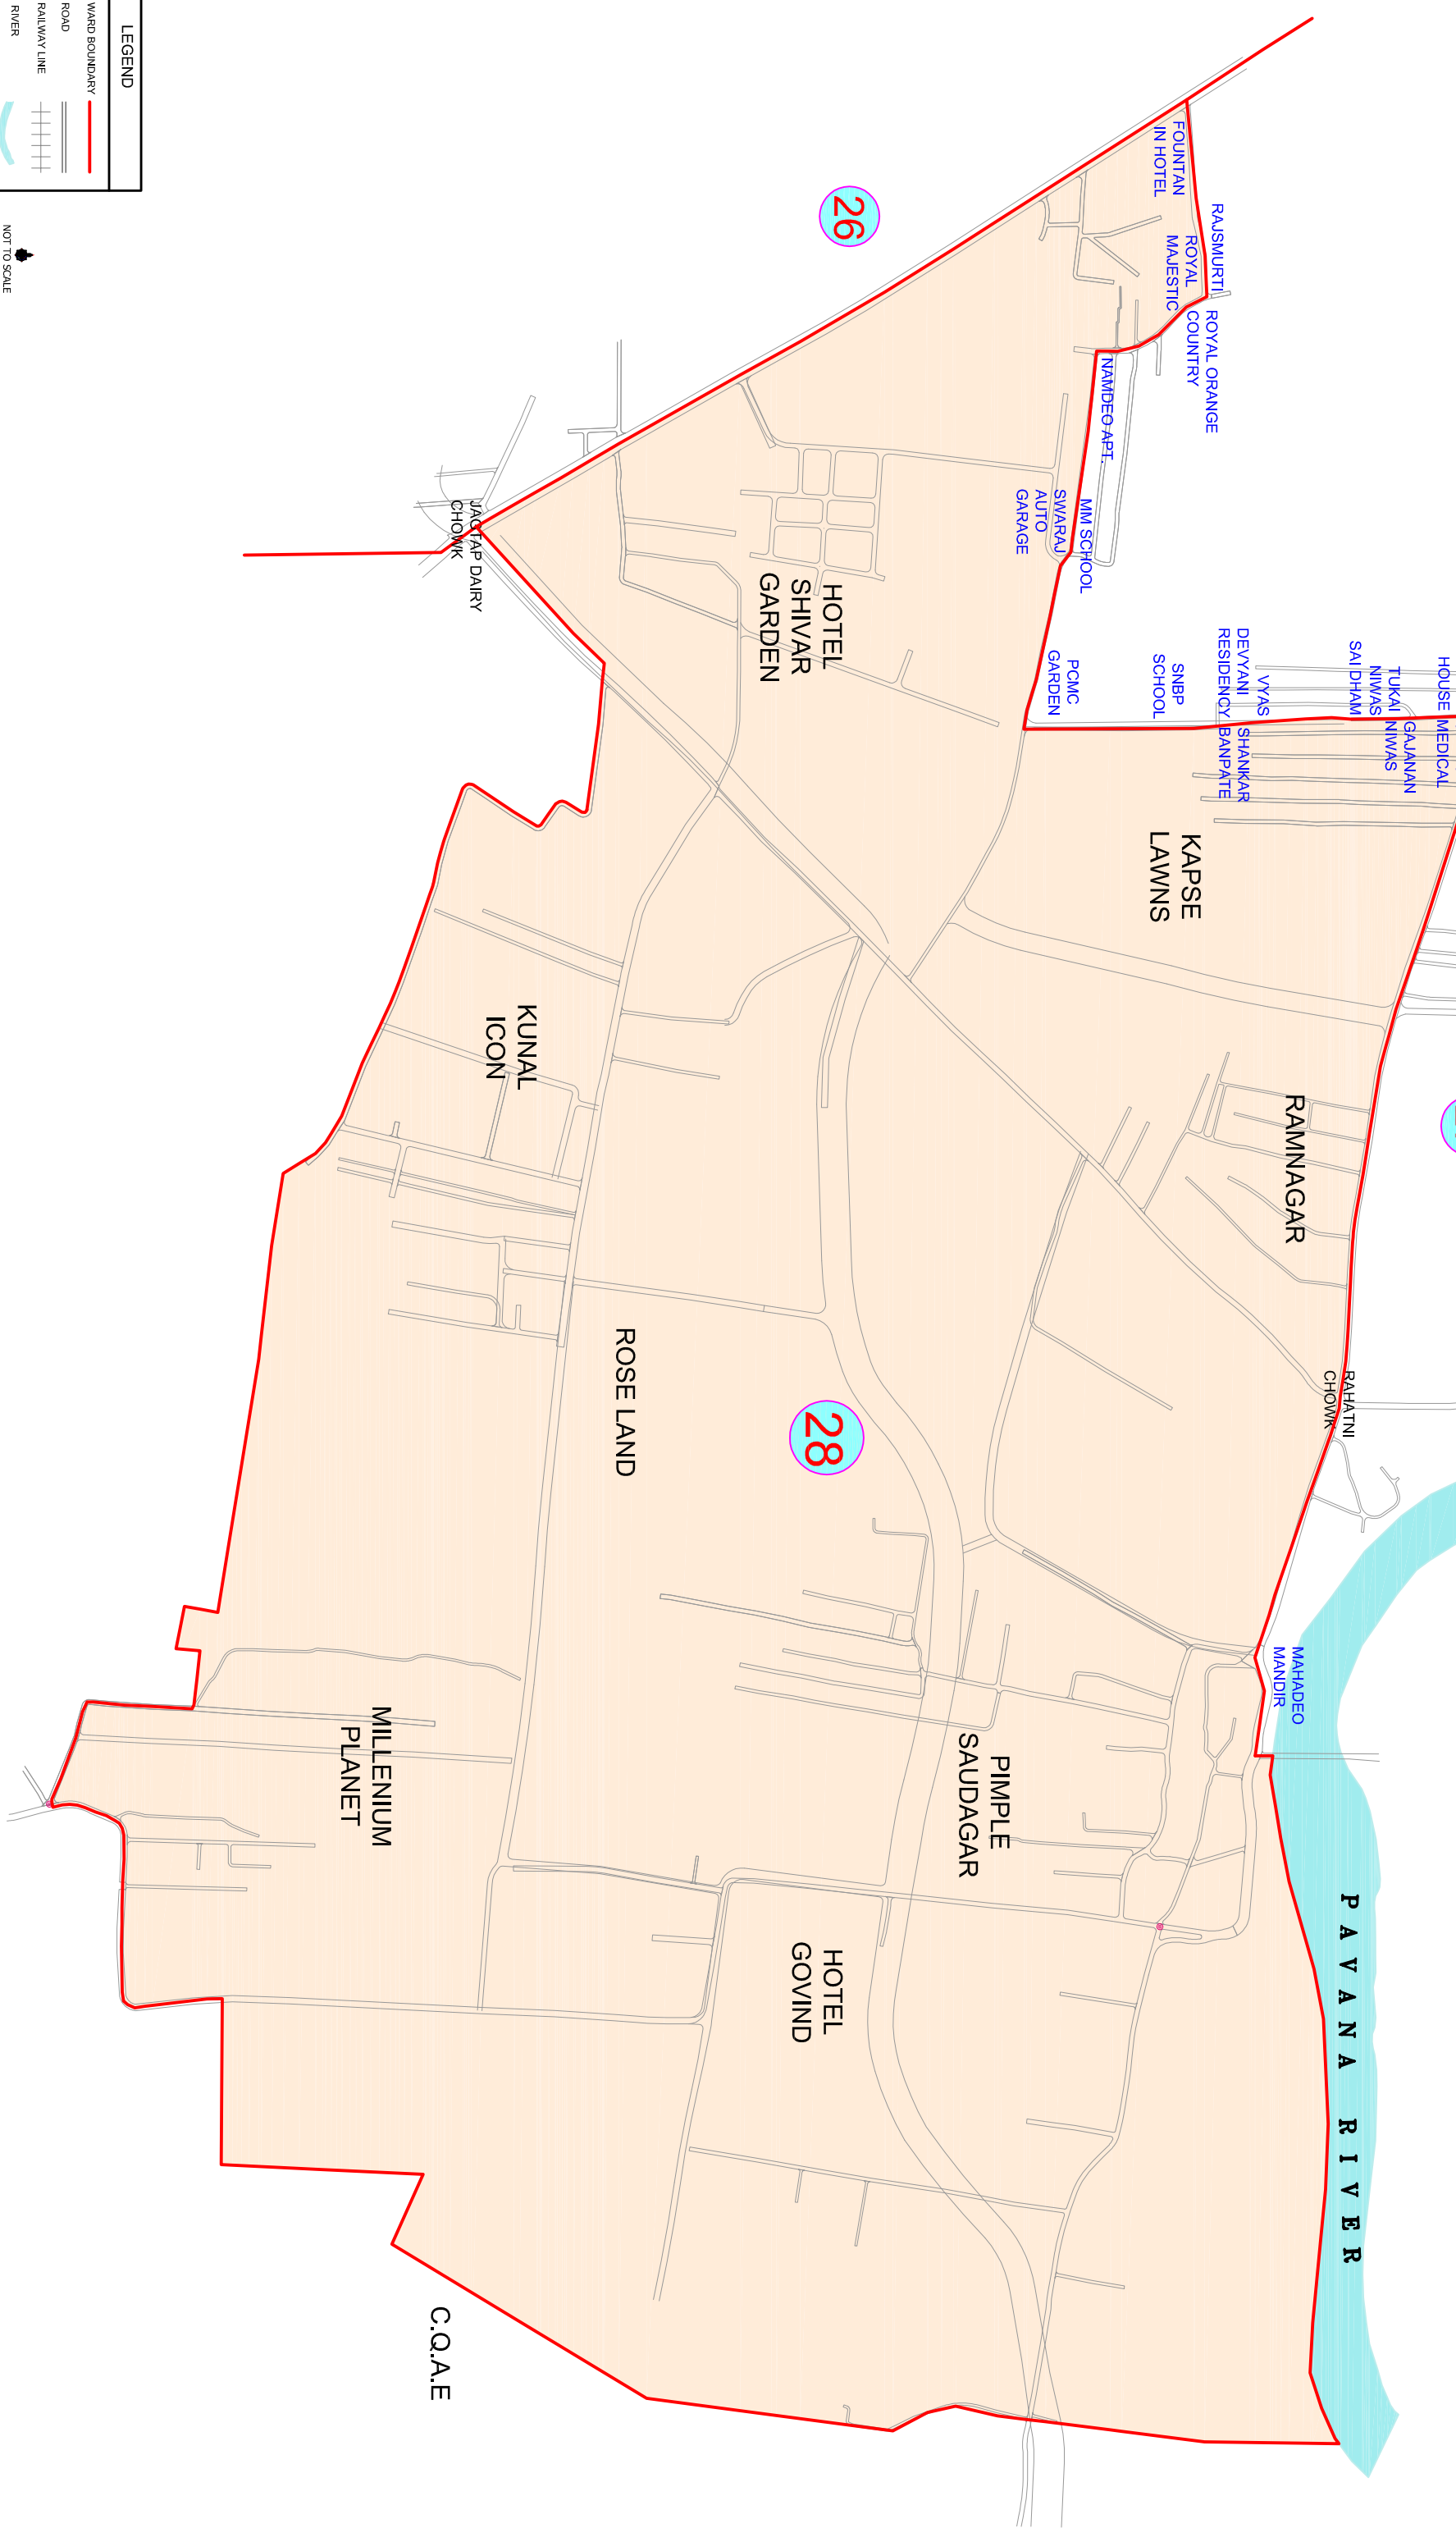

WARD NO.28

LEGEND

- WARD BOUNDARY (Red line)
- ROAD (Grey line)
- RAILWAY LINE (Black line with cross-ticks)
- RIVER (Blue wavy line)

NOT TO SCALE