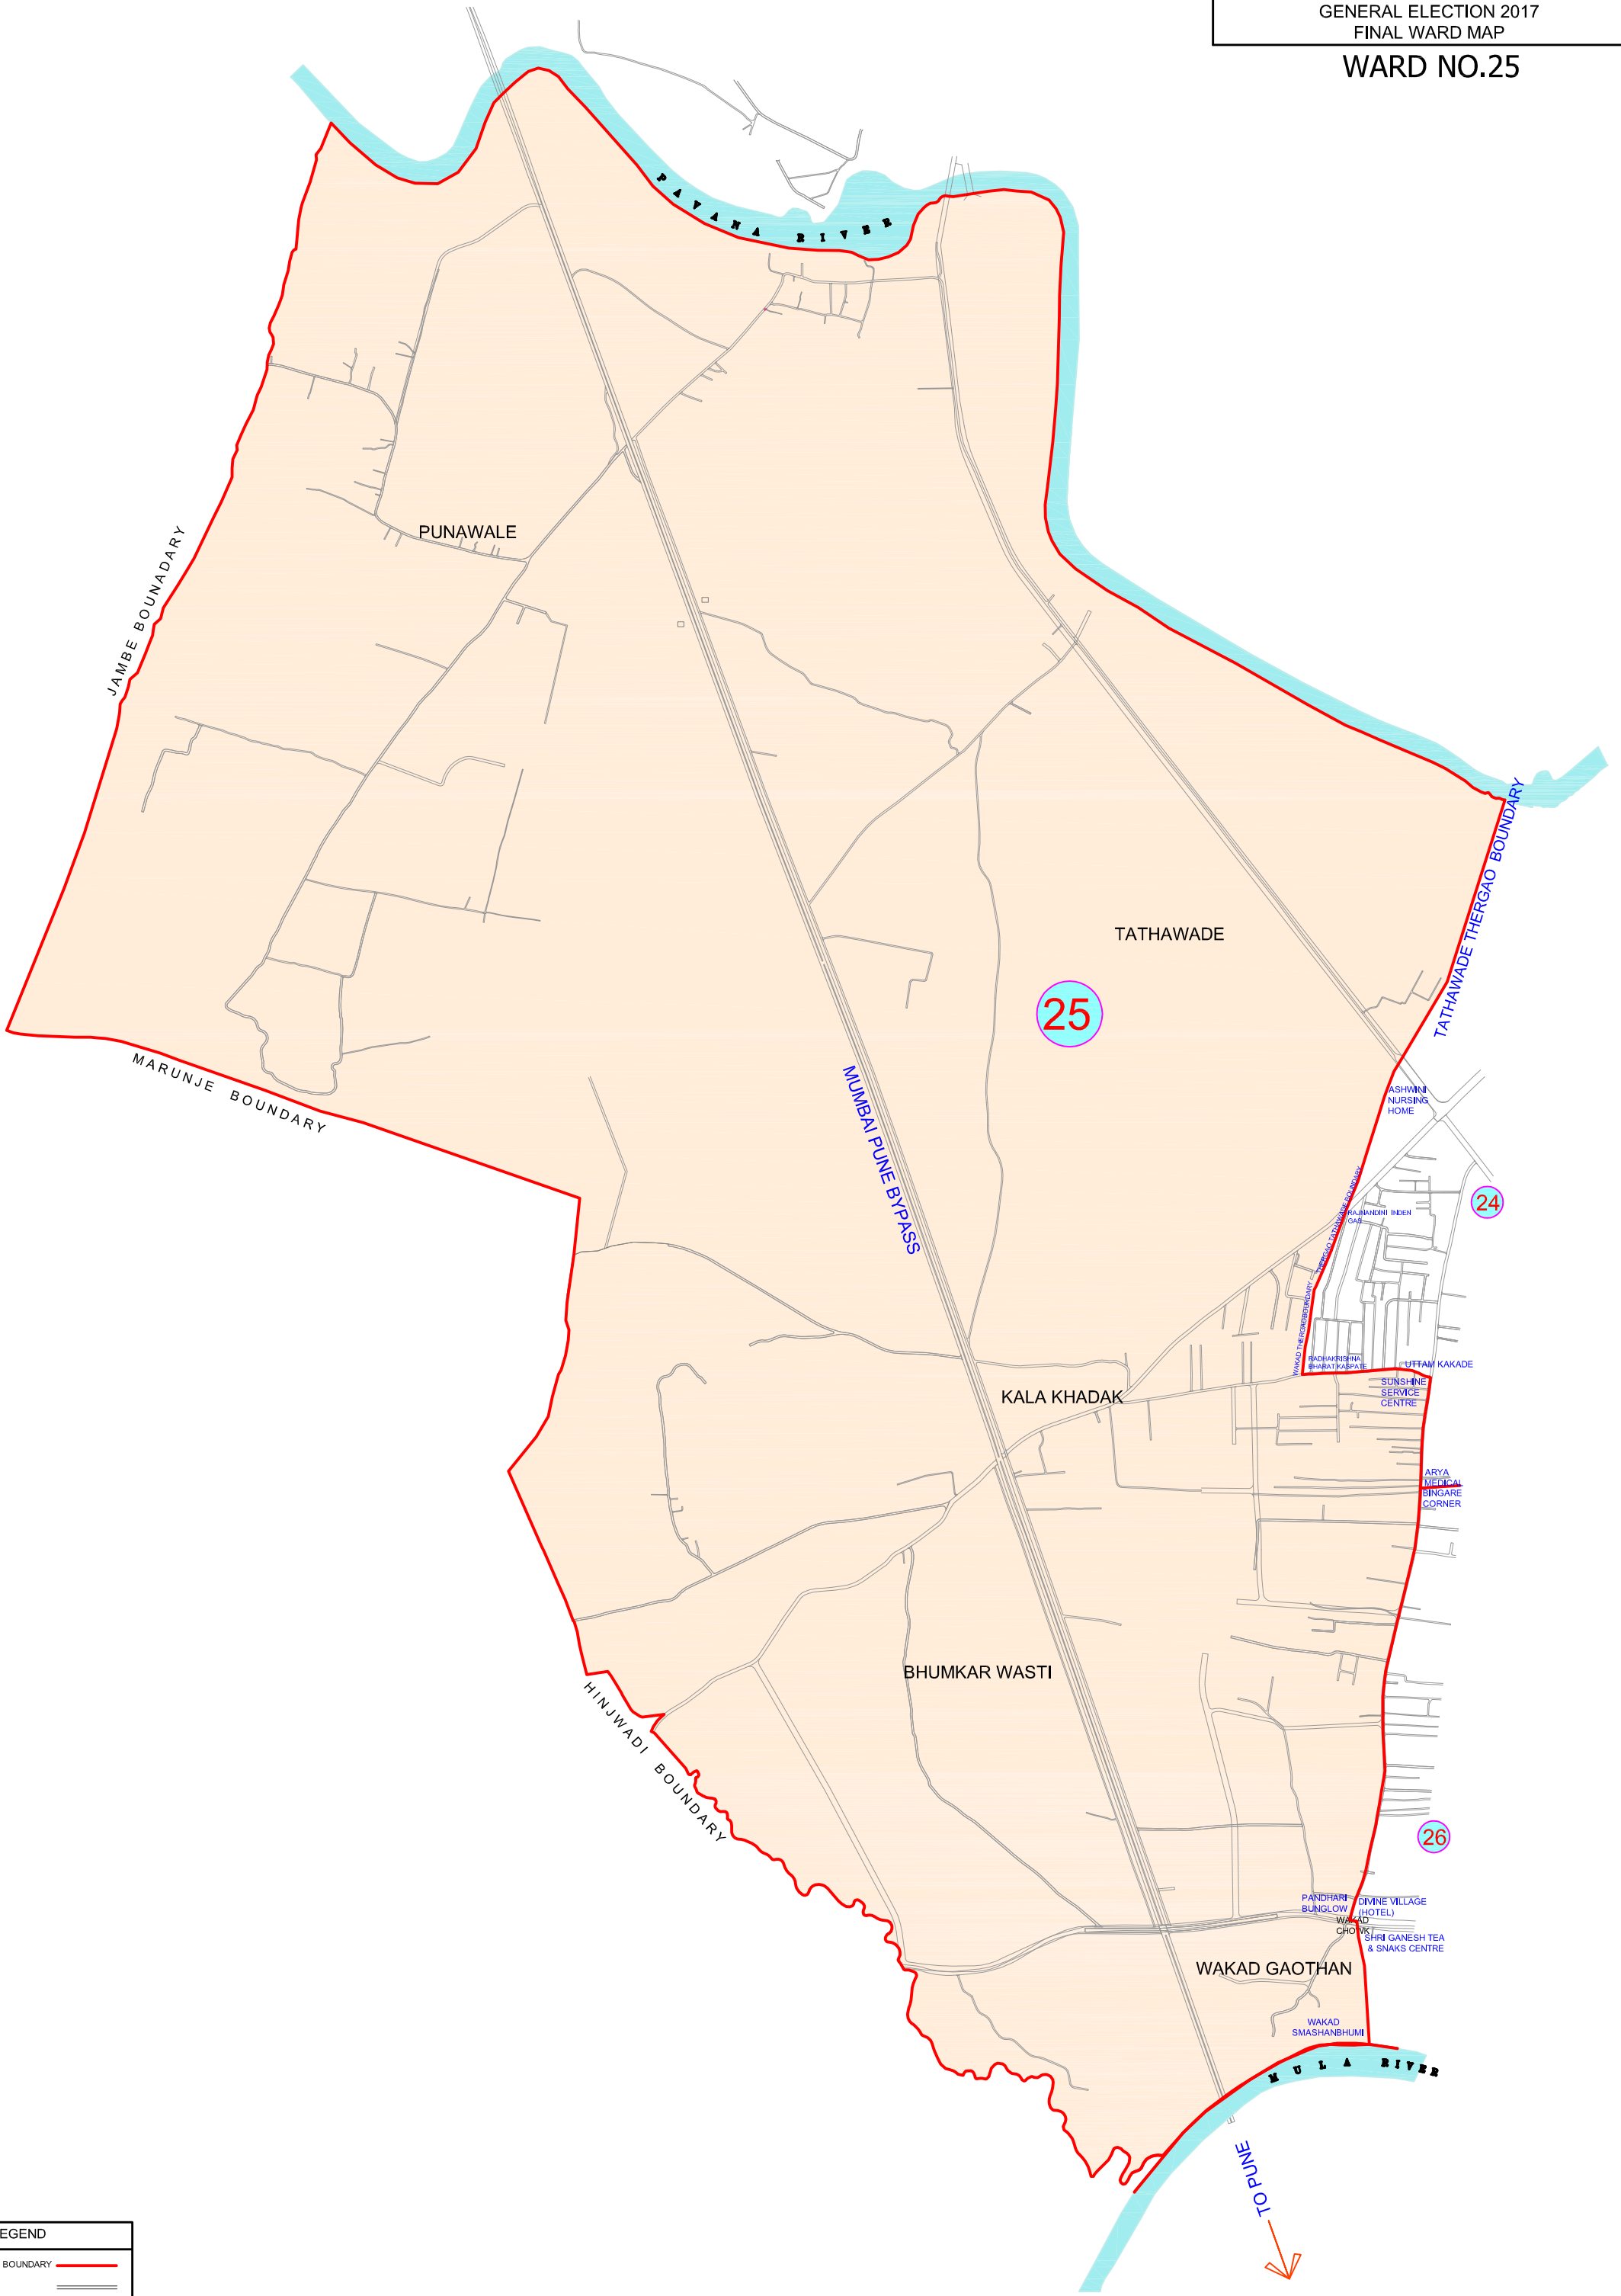

WARD NO.25

LEGEND

- WARD BOUNDARY: Red line
- ROAD: Double line
- RAILWAY LINE: Line with cross-ticks
- RIVER: Blue wavy line

NOT TO SCALE