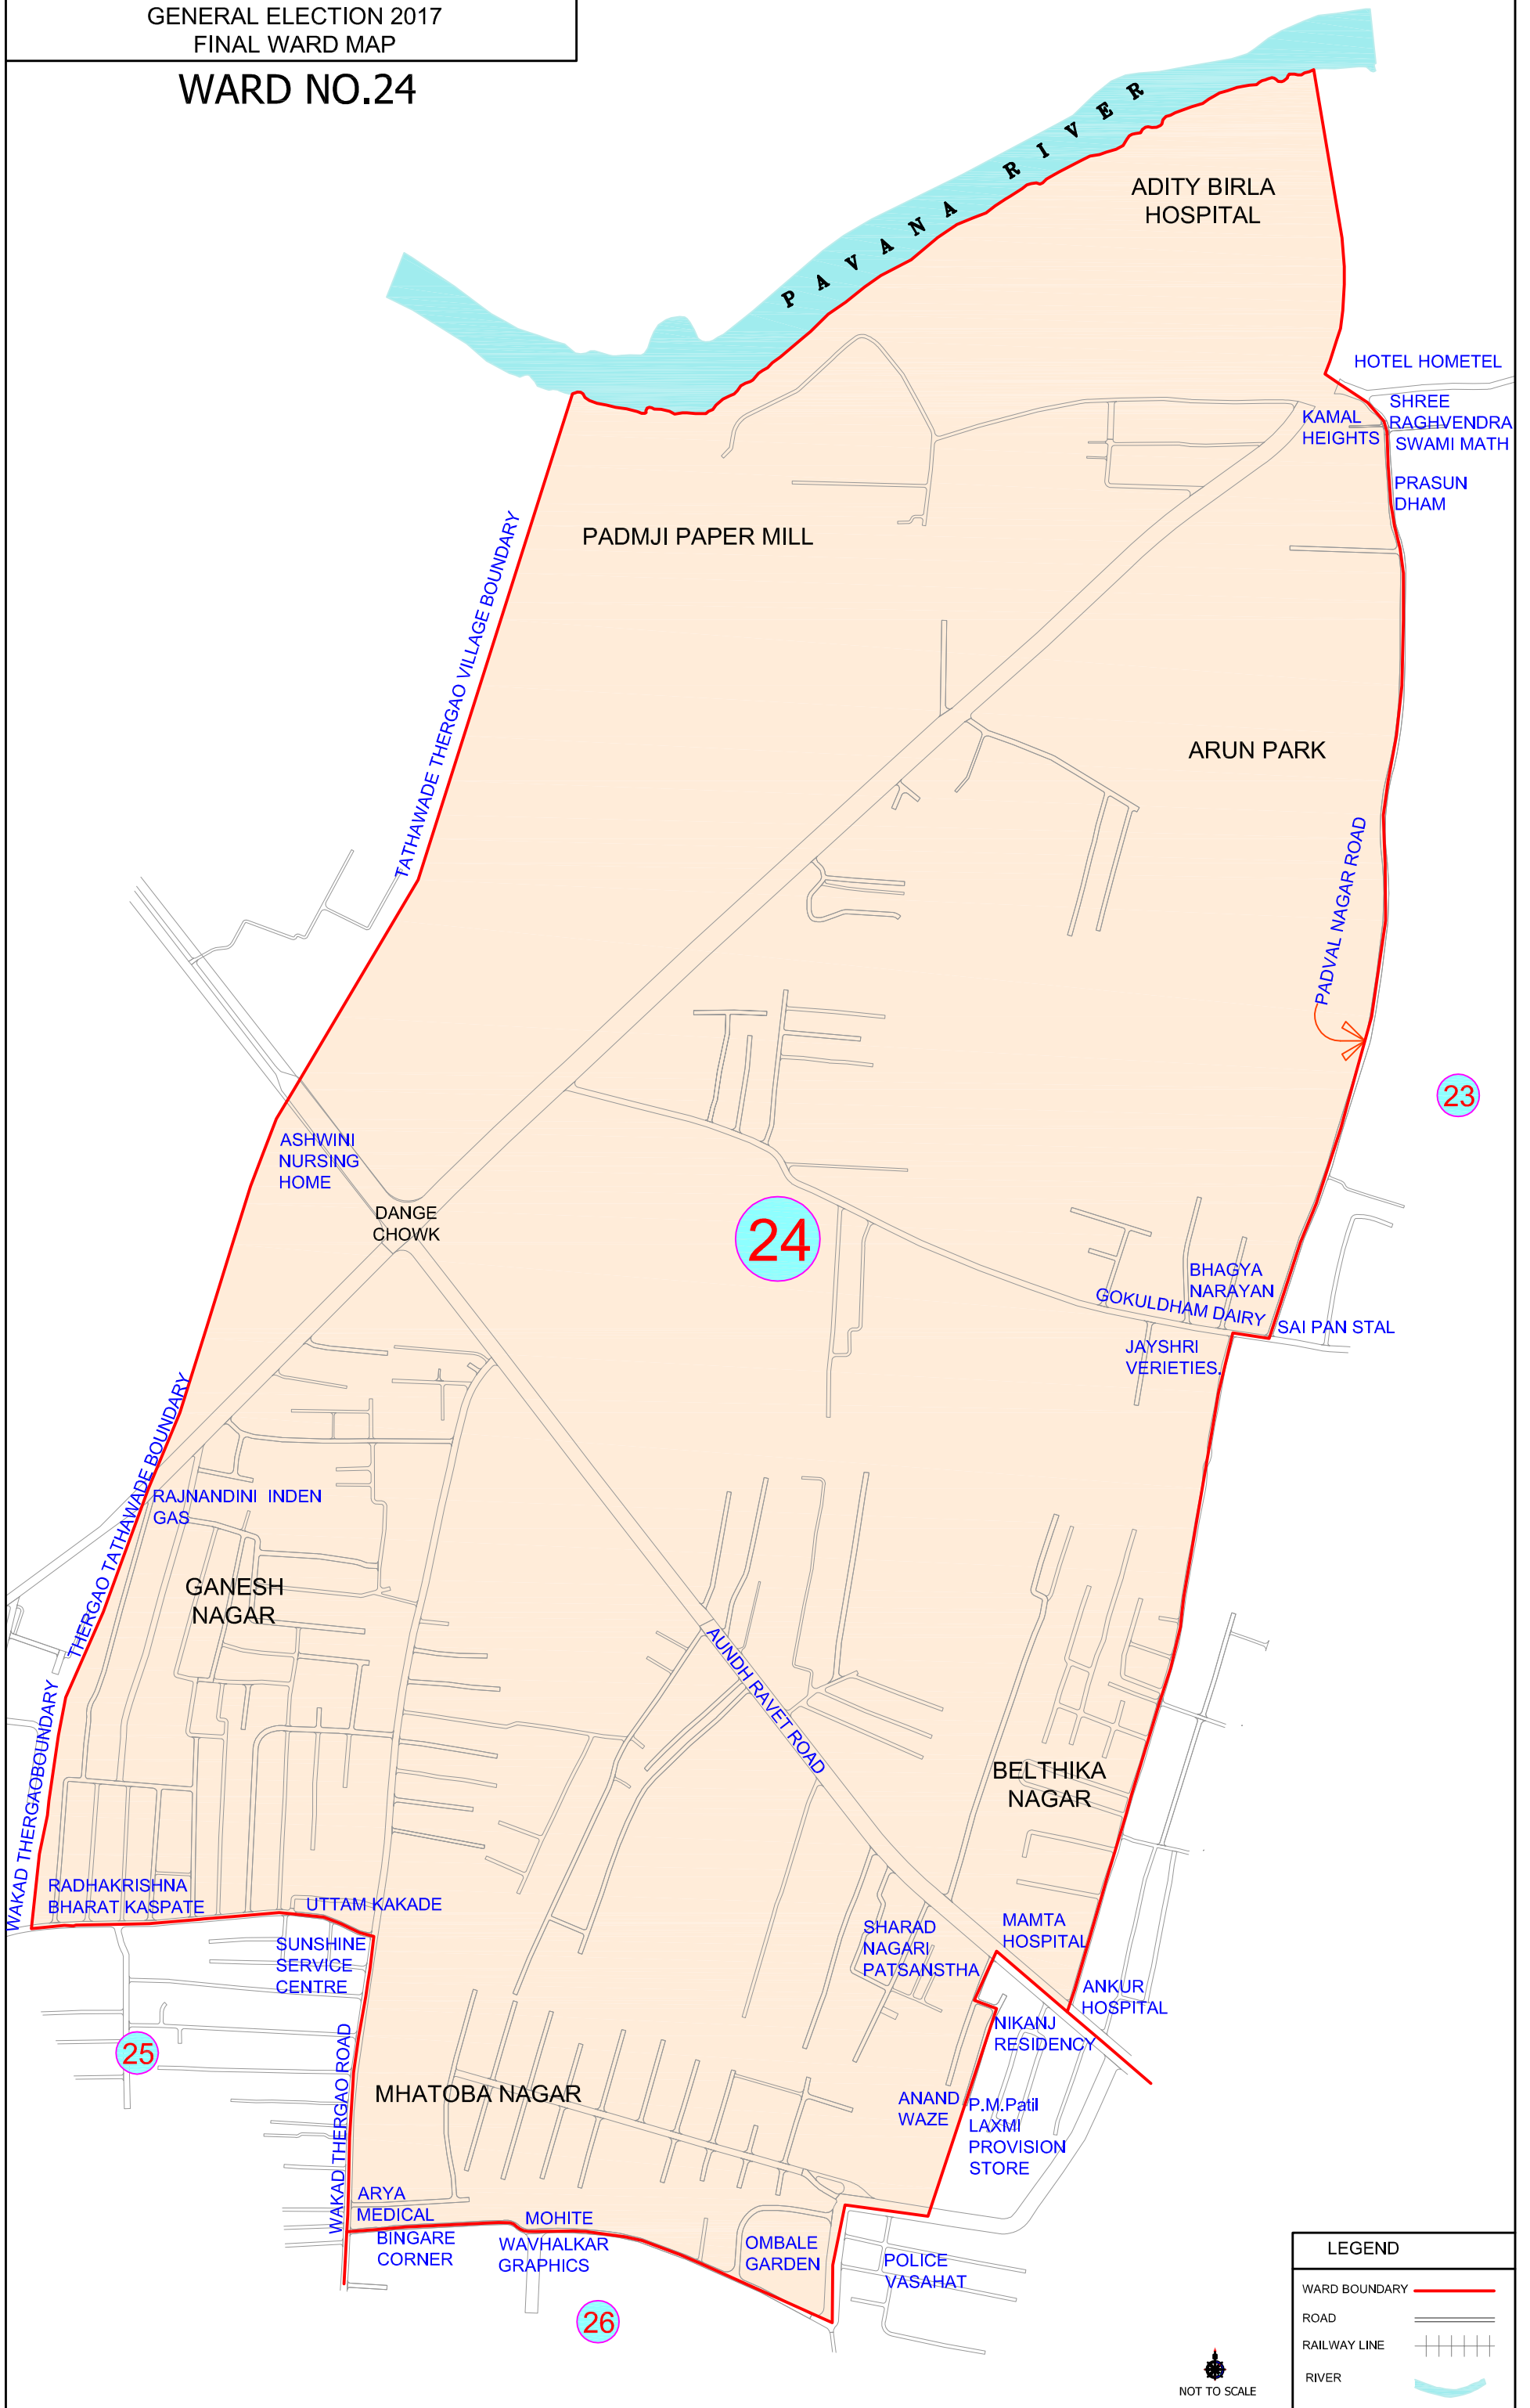

WARD NO.24

LEGEND	
WARD BOUNDARY	— (Red line)
ROAD	— (Grey line)
RAILWAY LINE	— (Grey line with cross-ticks)
RIVER	— (Blue wavy line)

NOT TO SCALE