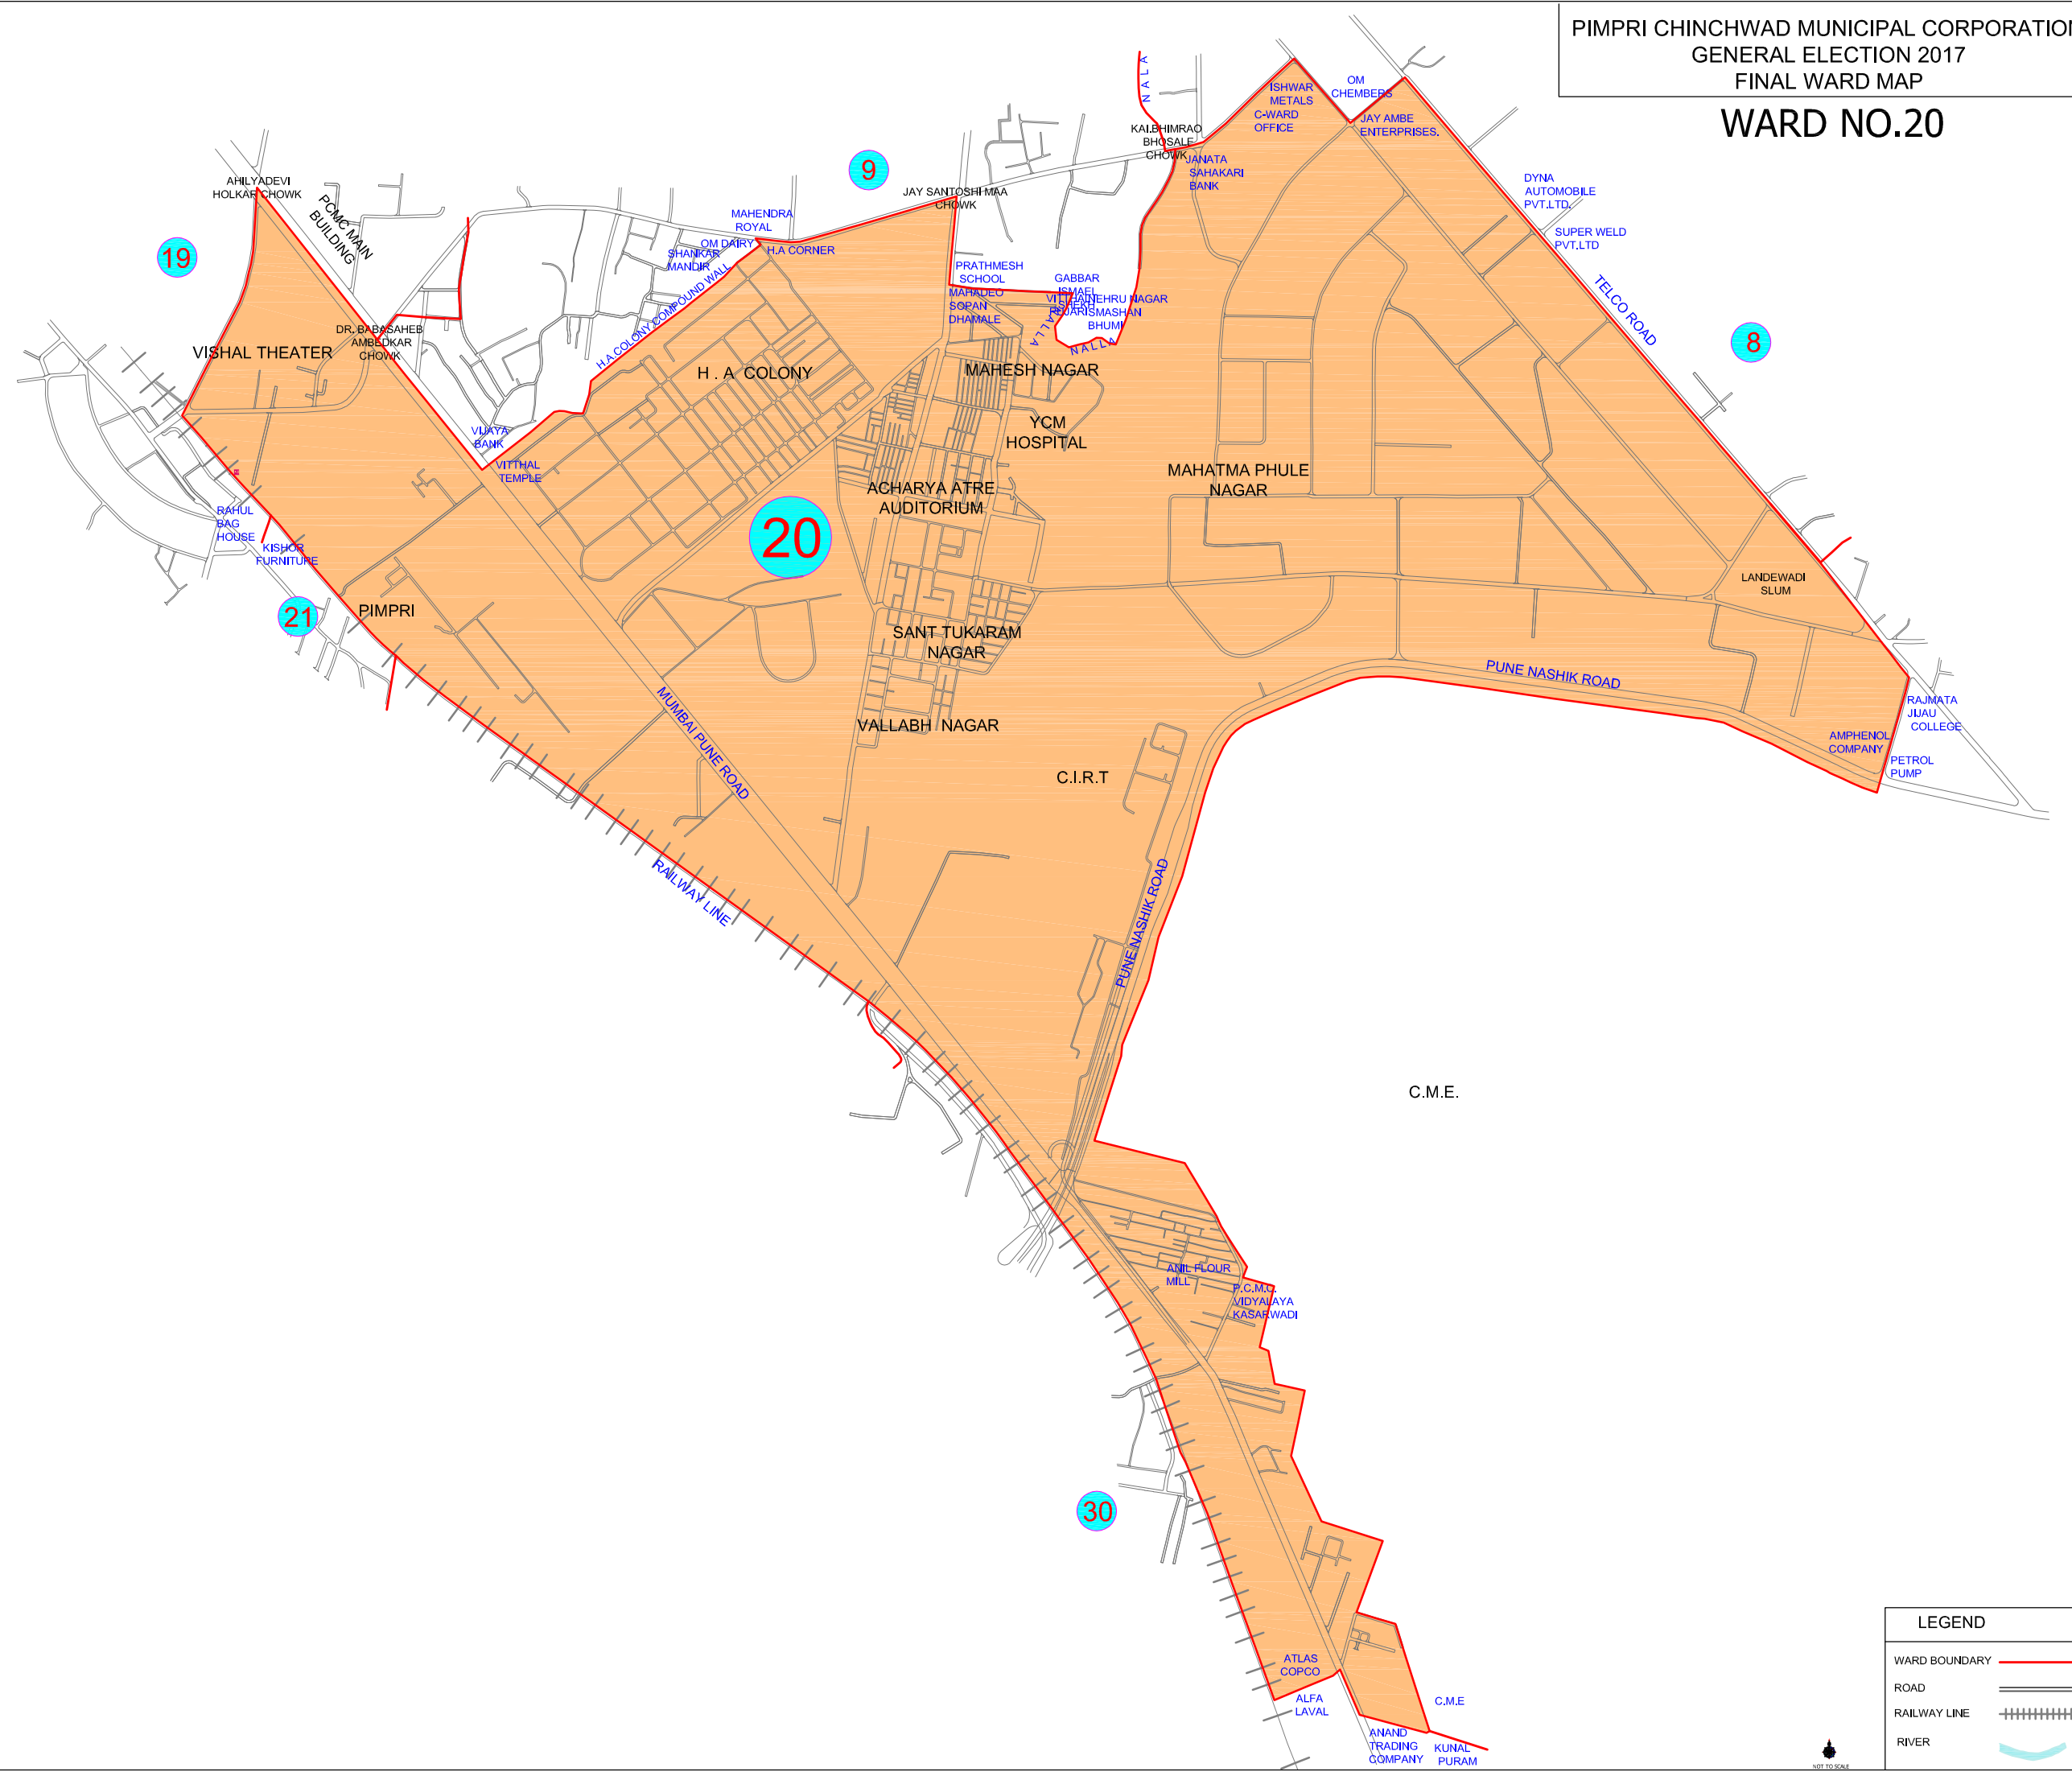

**WARD NO.20**

LEGEND	
WARD BOUNDARY	
ROAD	
RAILWAY LINE	
RIVER	

NOT TO SCALE