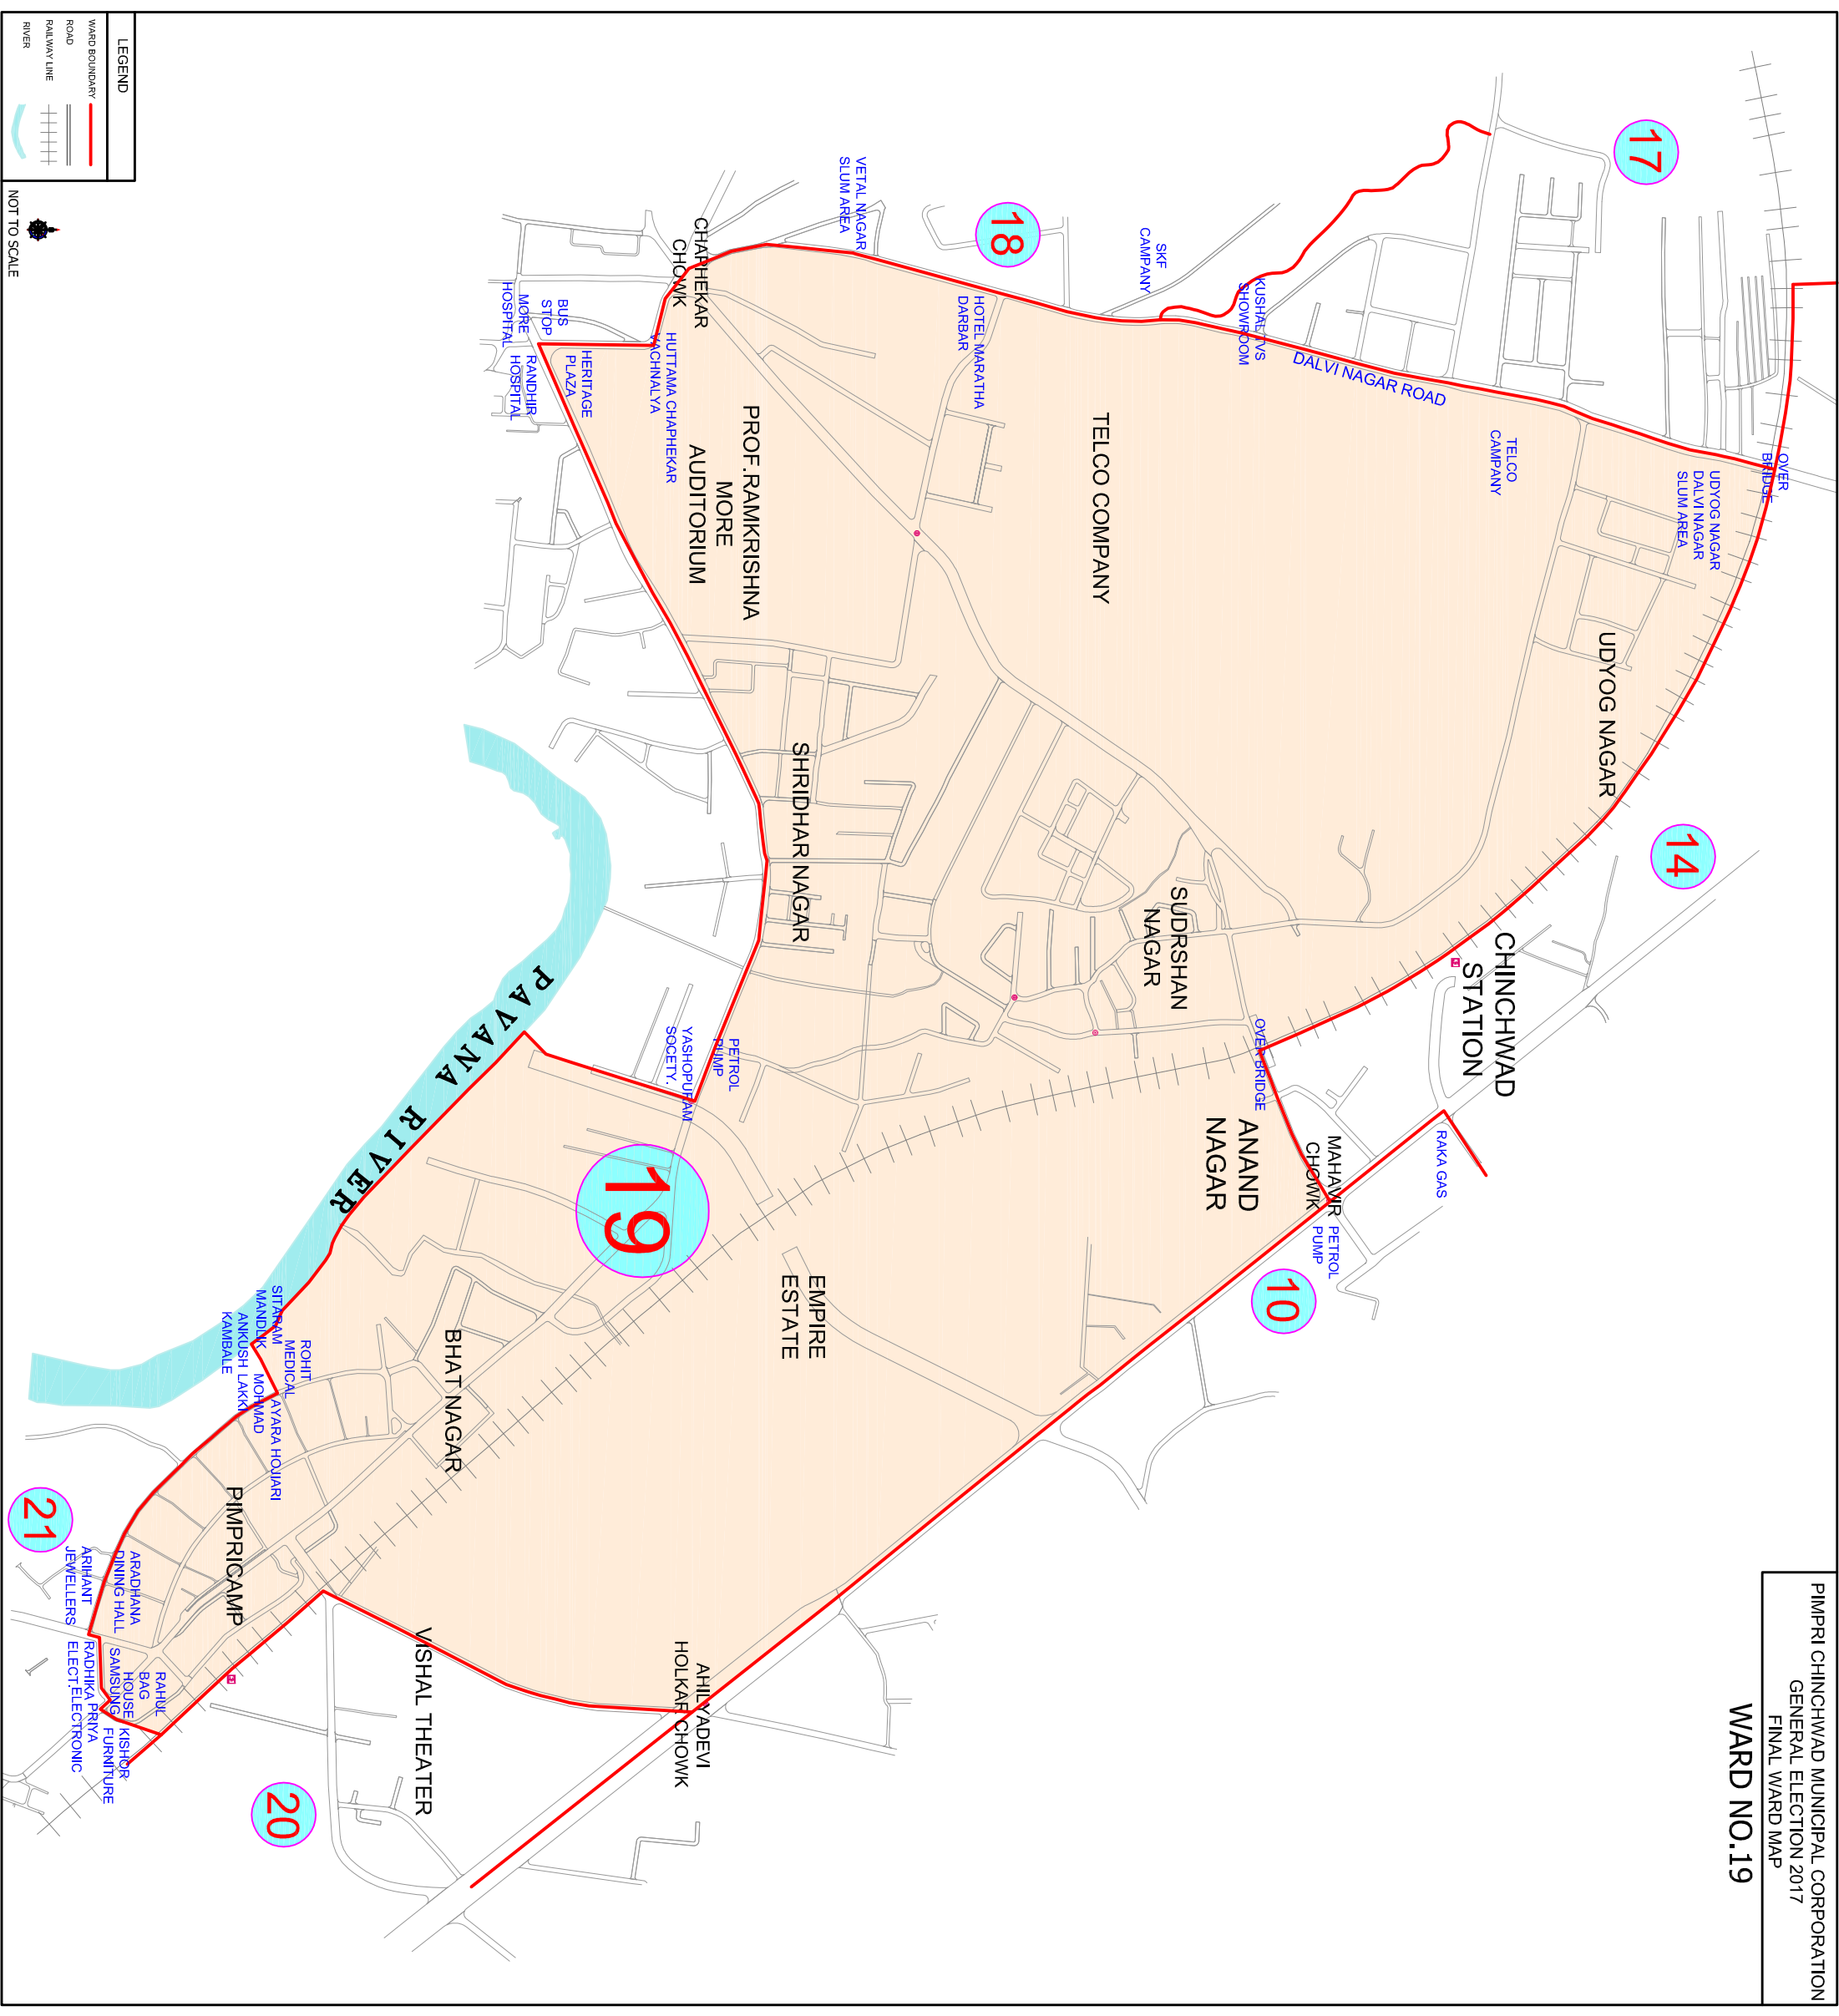

WARD NO.19

LEGEND

WARD BOUNDARY	—
ROAD	—
RAILWAY LINE	—
RIVER	—

NOT TO SCALE