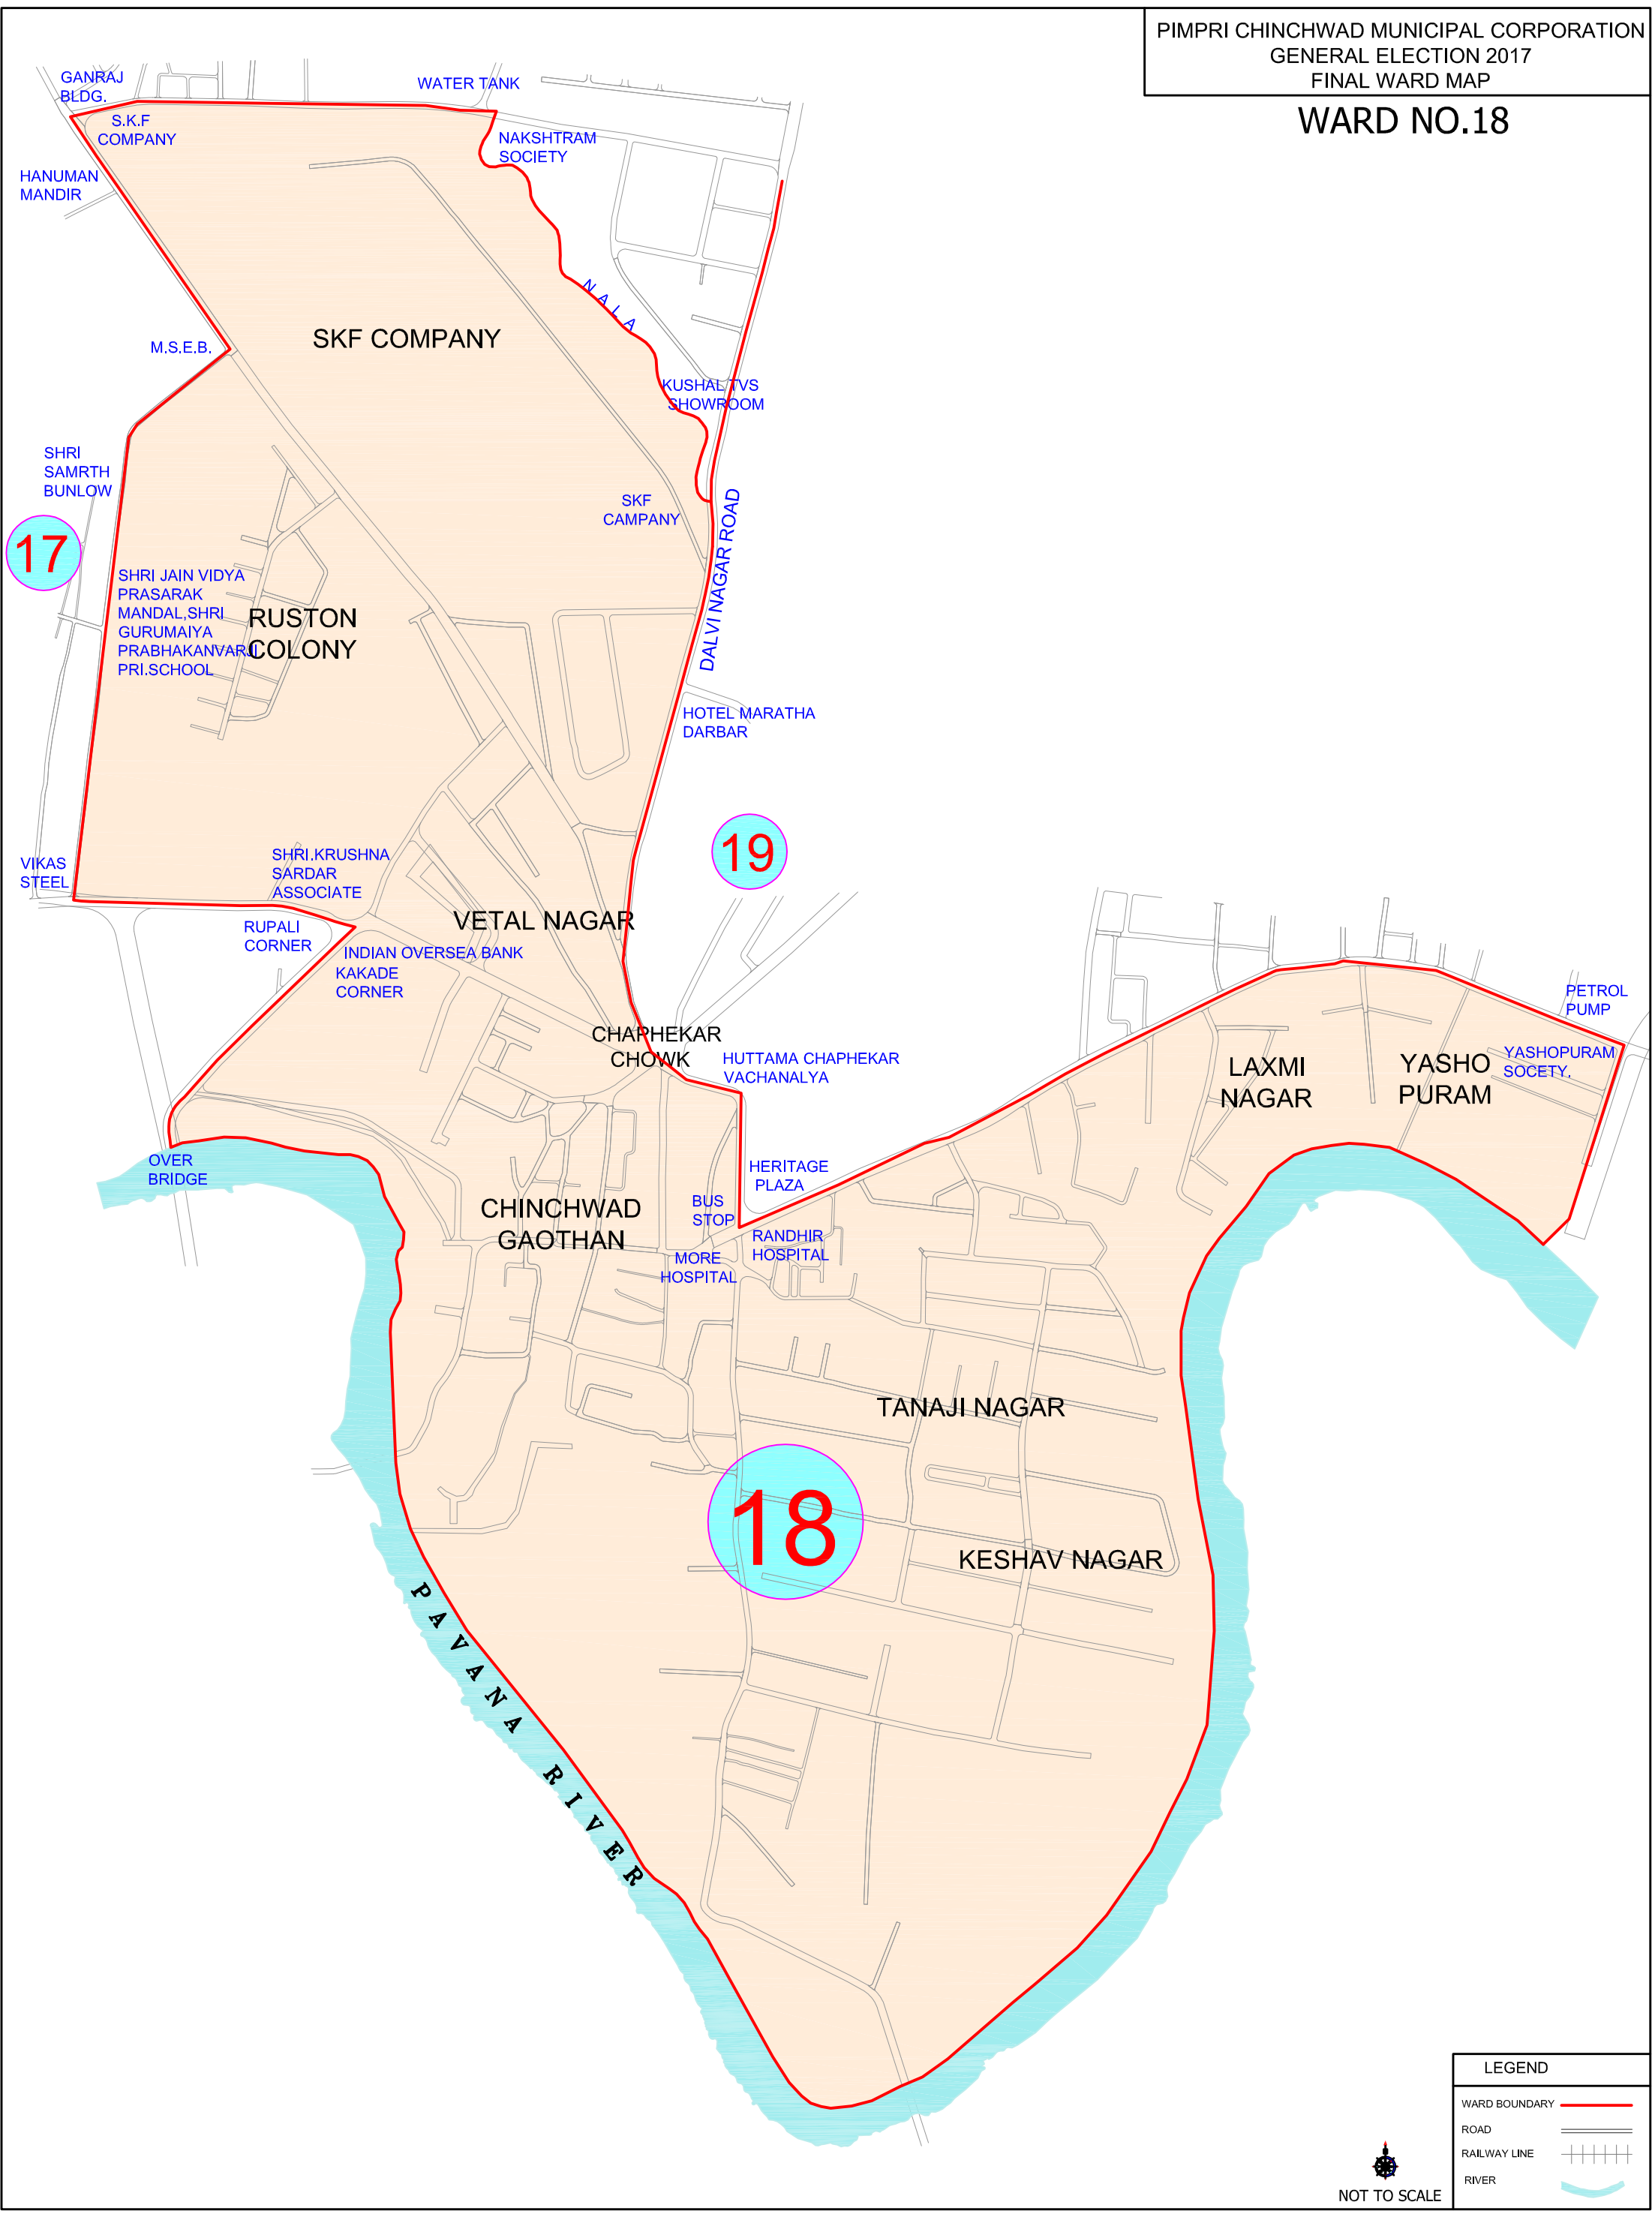

WARD NO.18

LEGEND	
WARD BOUNDARY	
ROAD	
RAILWAY LINE	
RIVER	

NOT TO SCALE