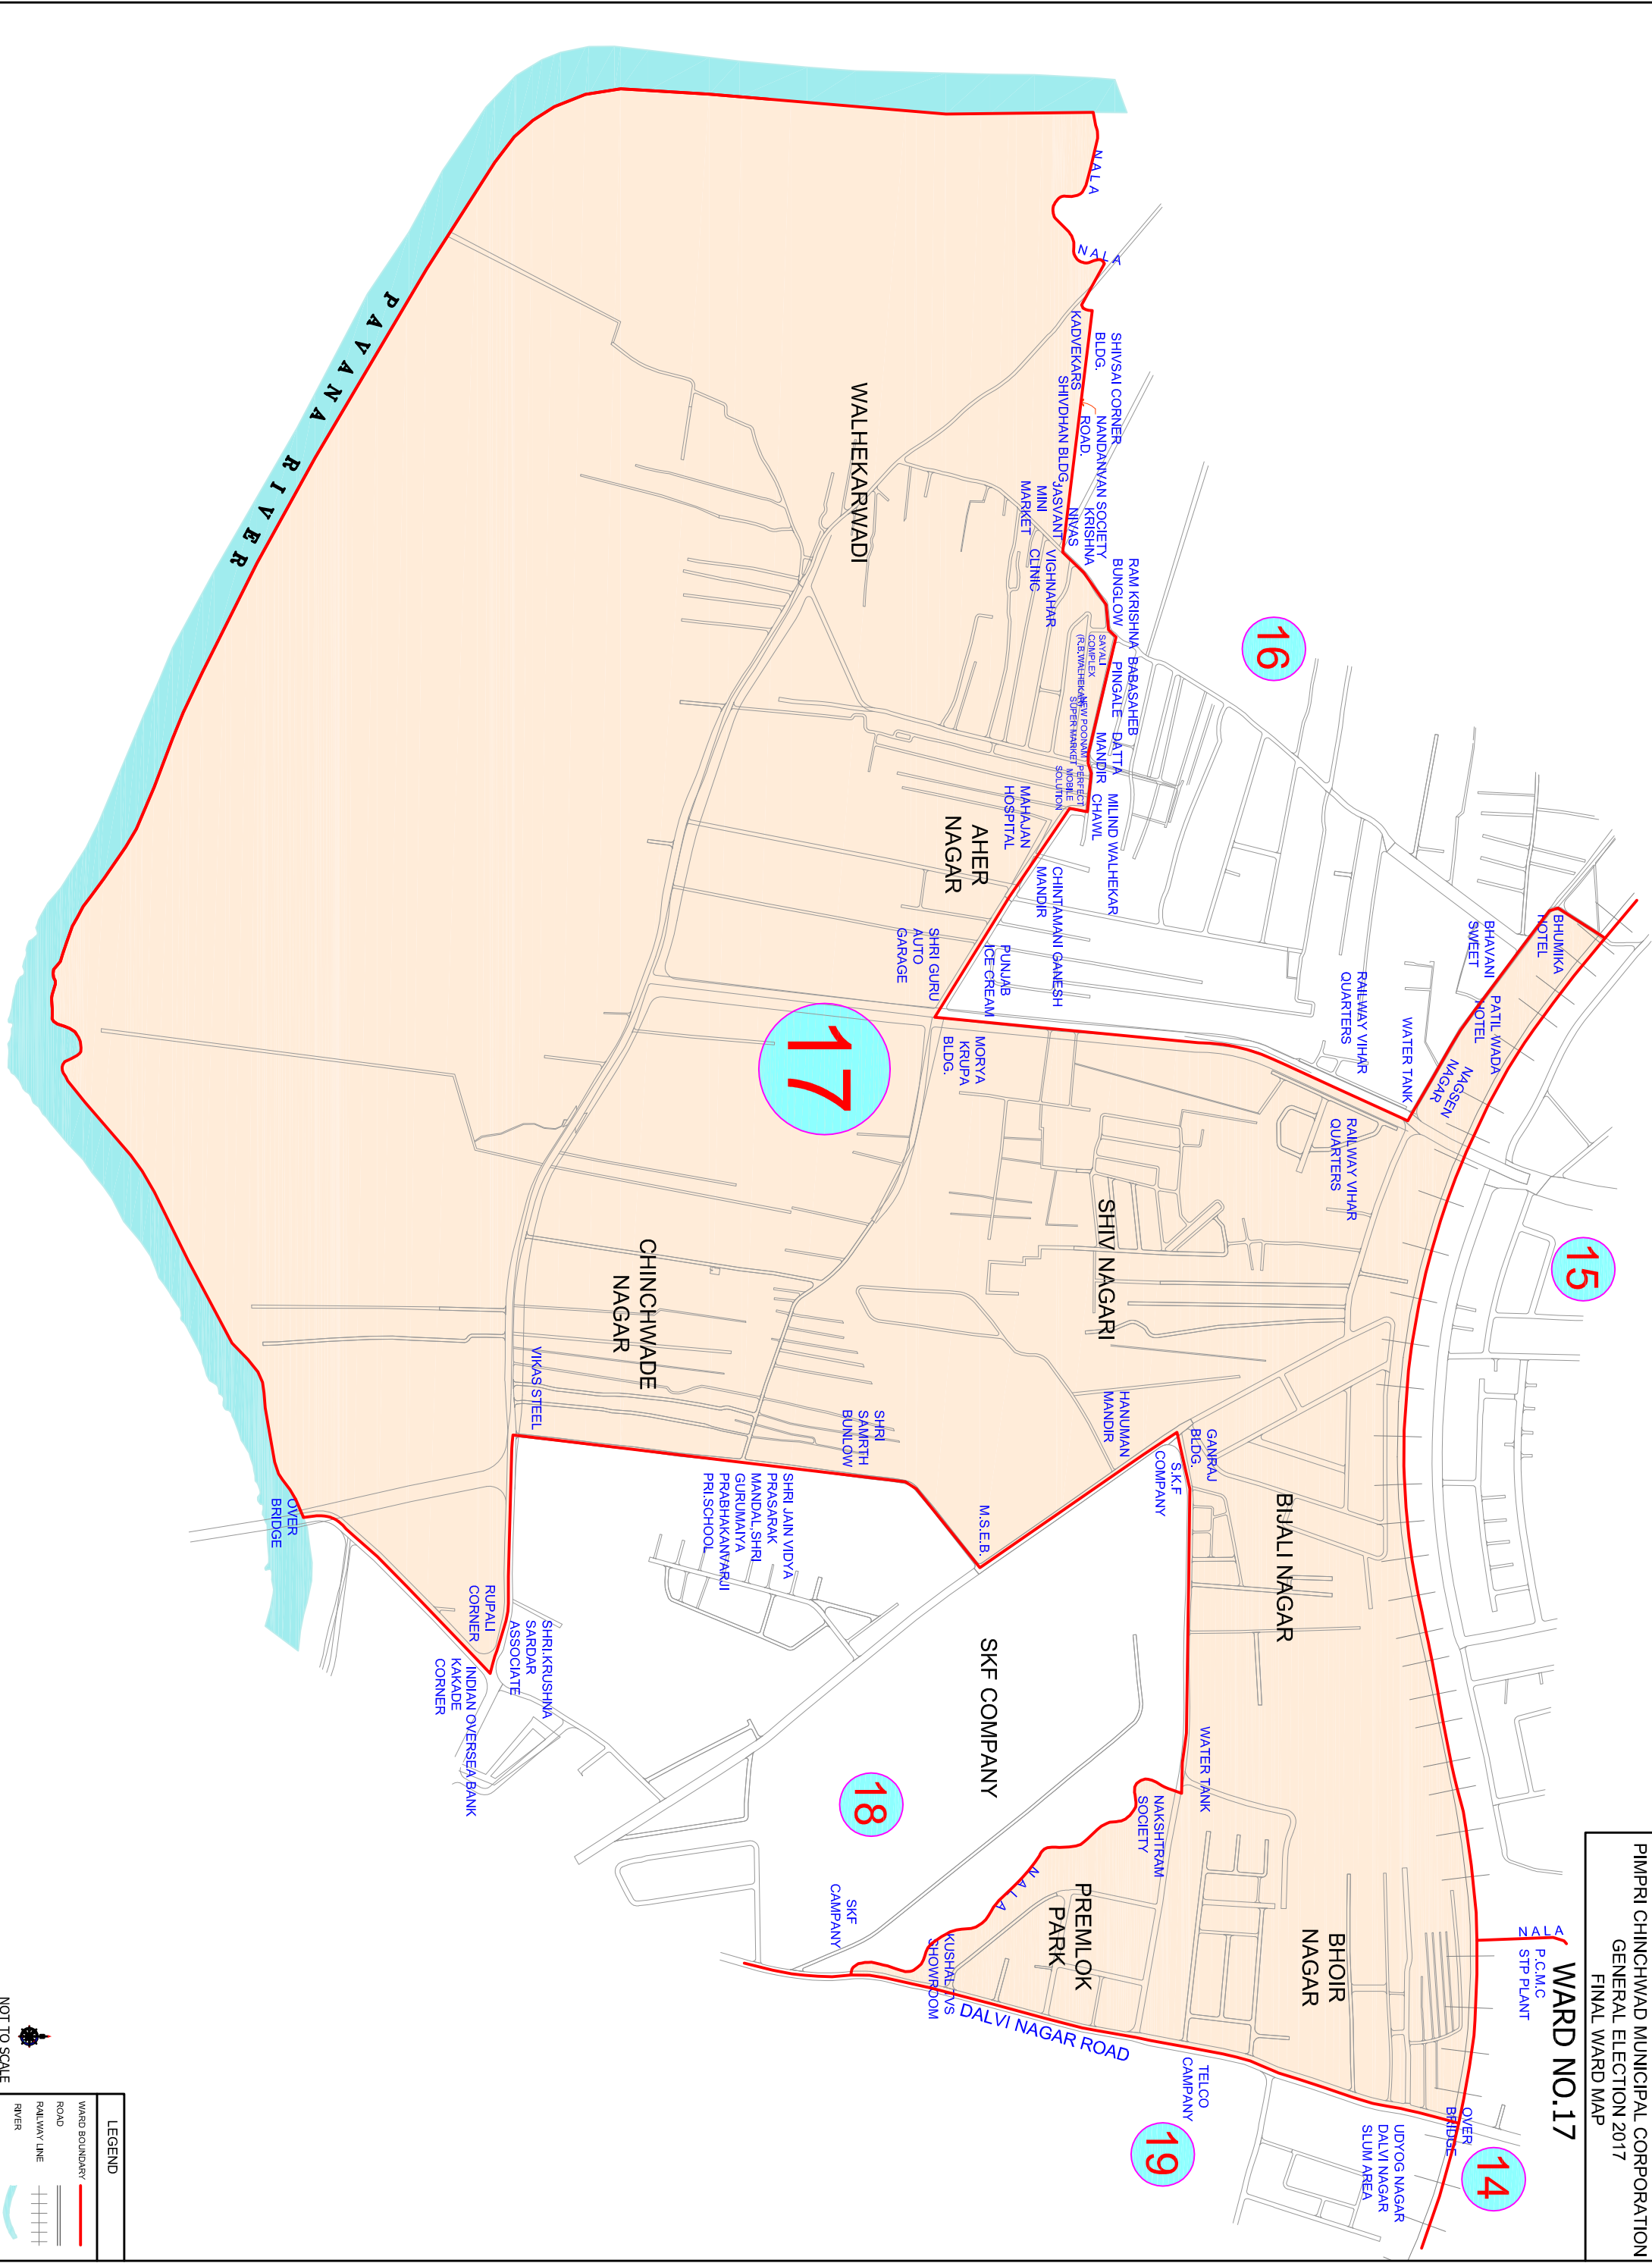

WARD NO.17

NOT TO SCALE

LEGEND	
	WARD BOUNDARY
	ROAD
	RAILWAY LINE
	RIVER