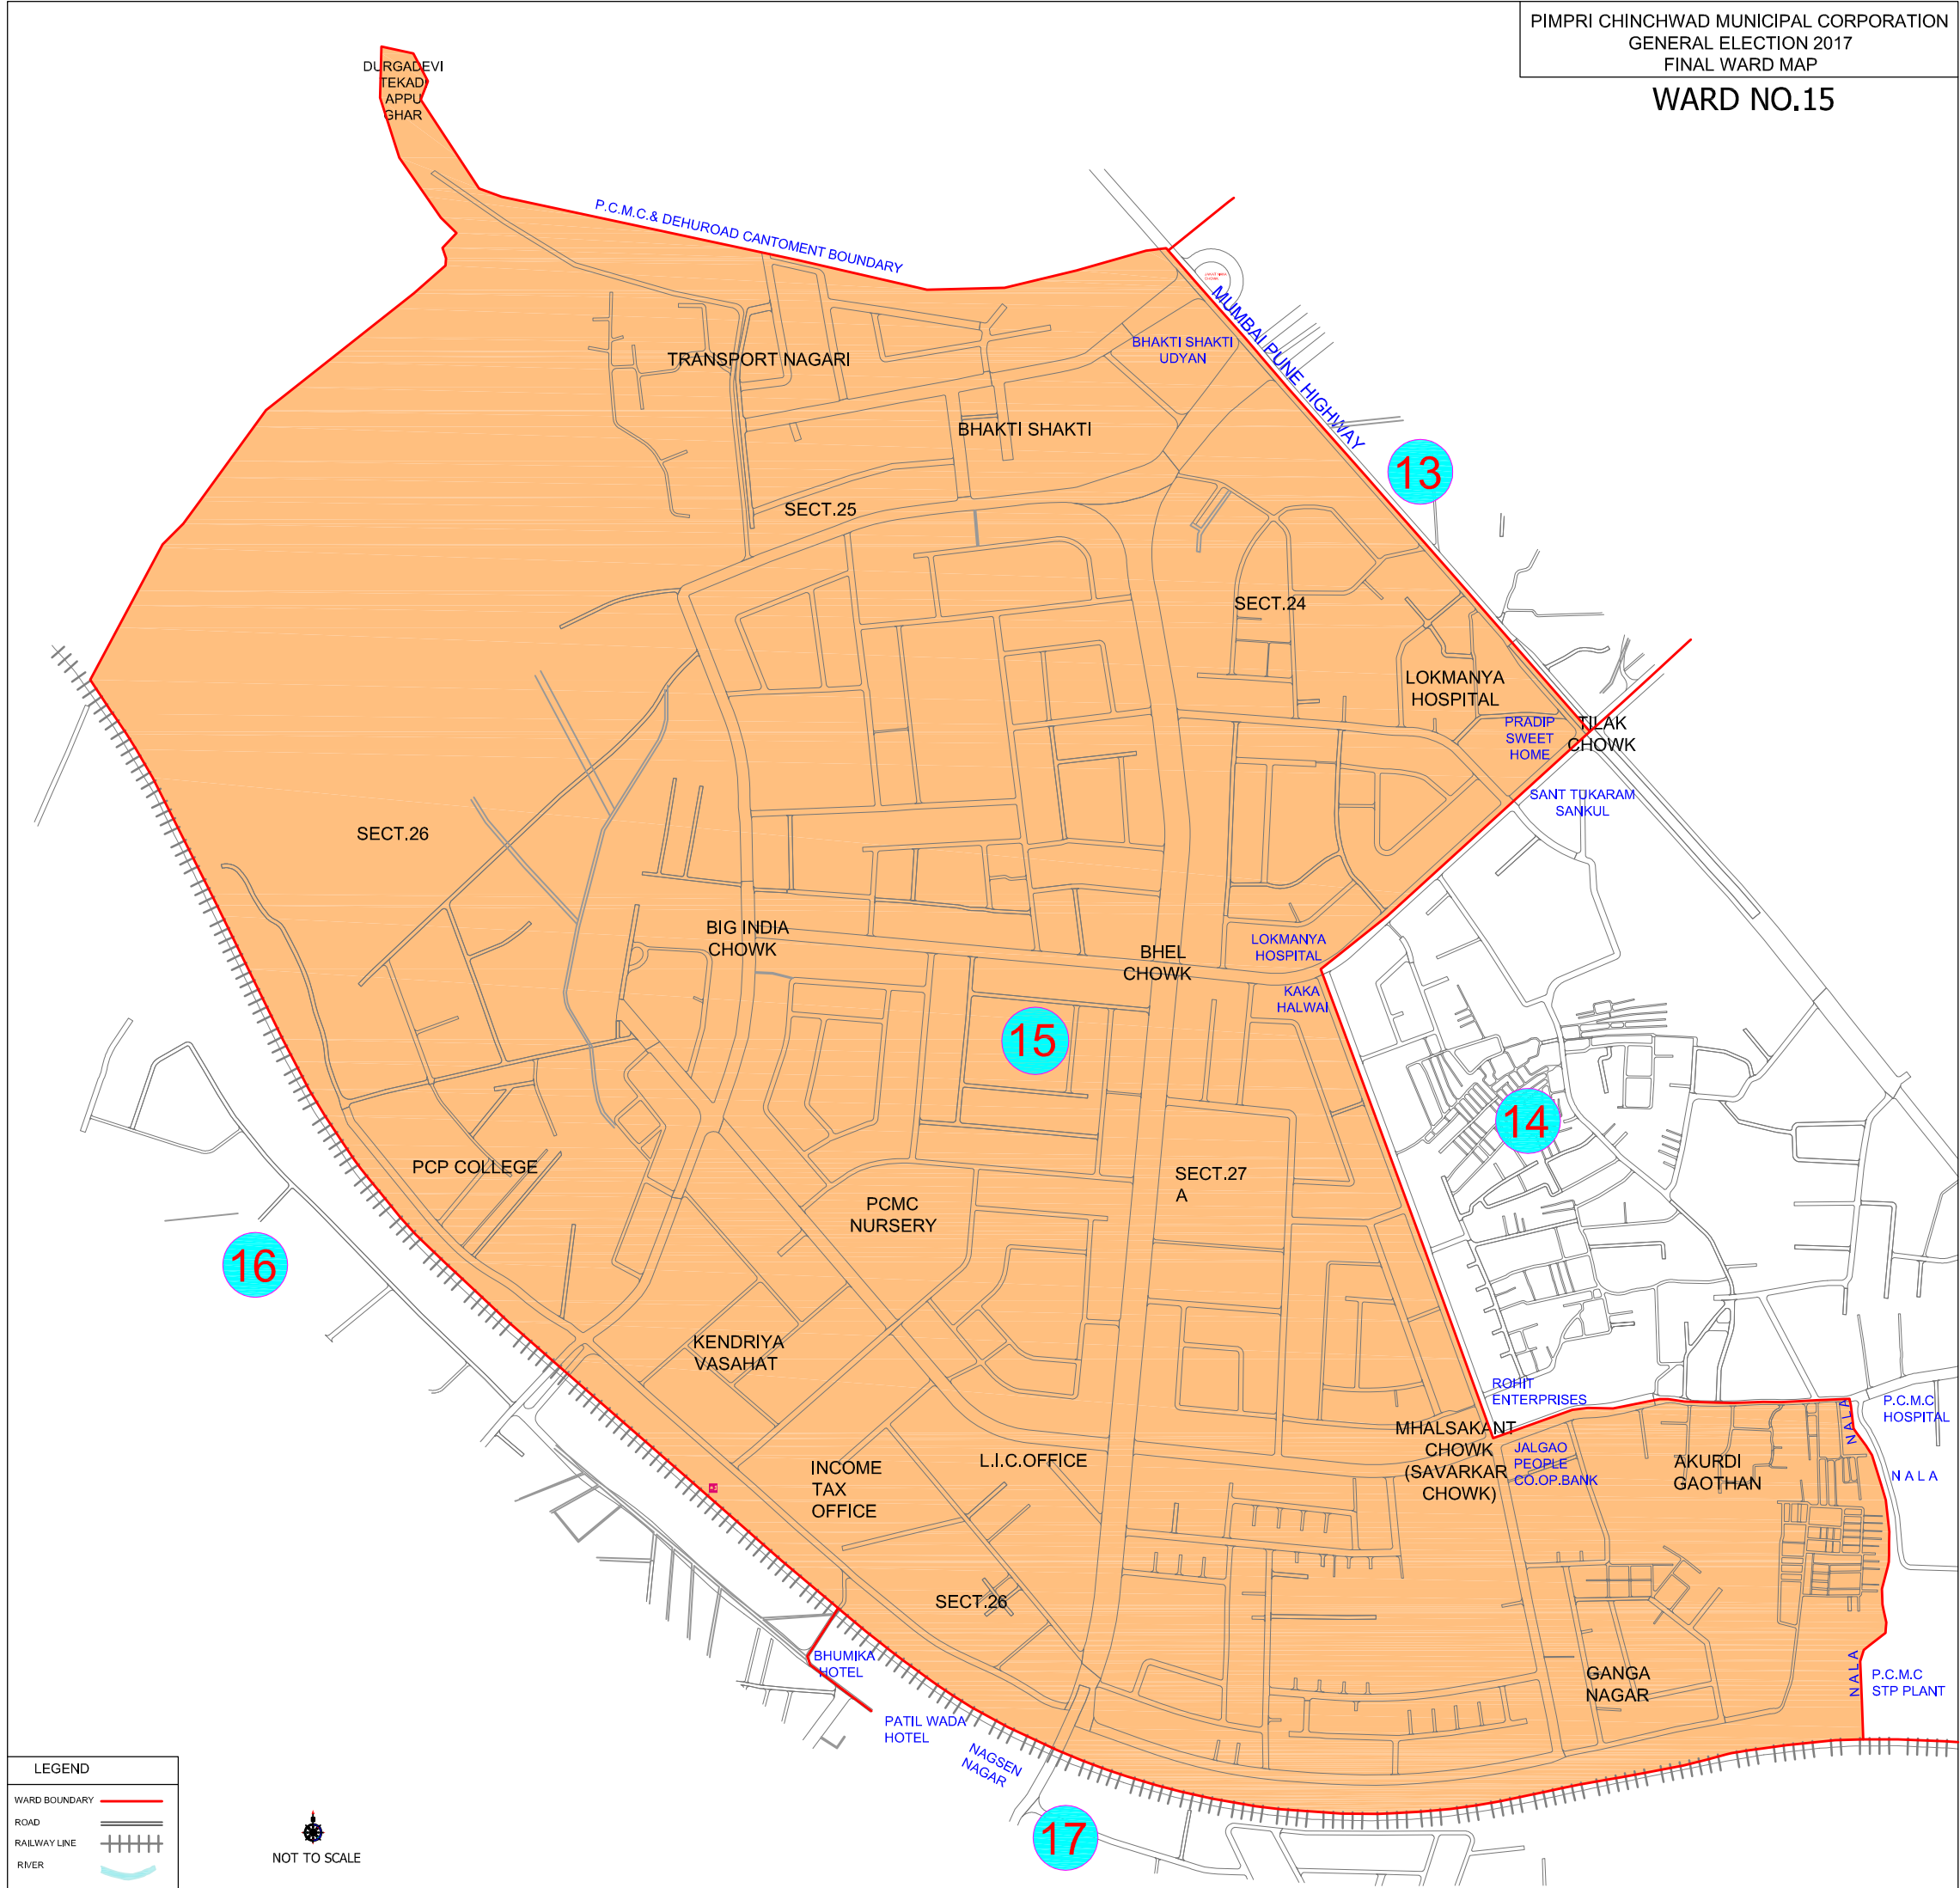

### WARD NO.15

**LEGEND**

- WARD BOUNDARY (Red line)
- ROAD (Grey line)
- RAILWAY LINE (Black line with cross-ticks)
- RIVER (Blue line)

NOT TO SCALE