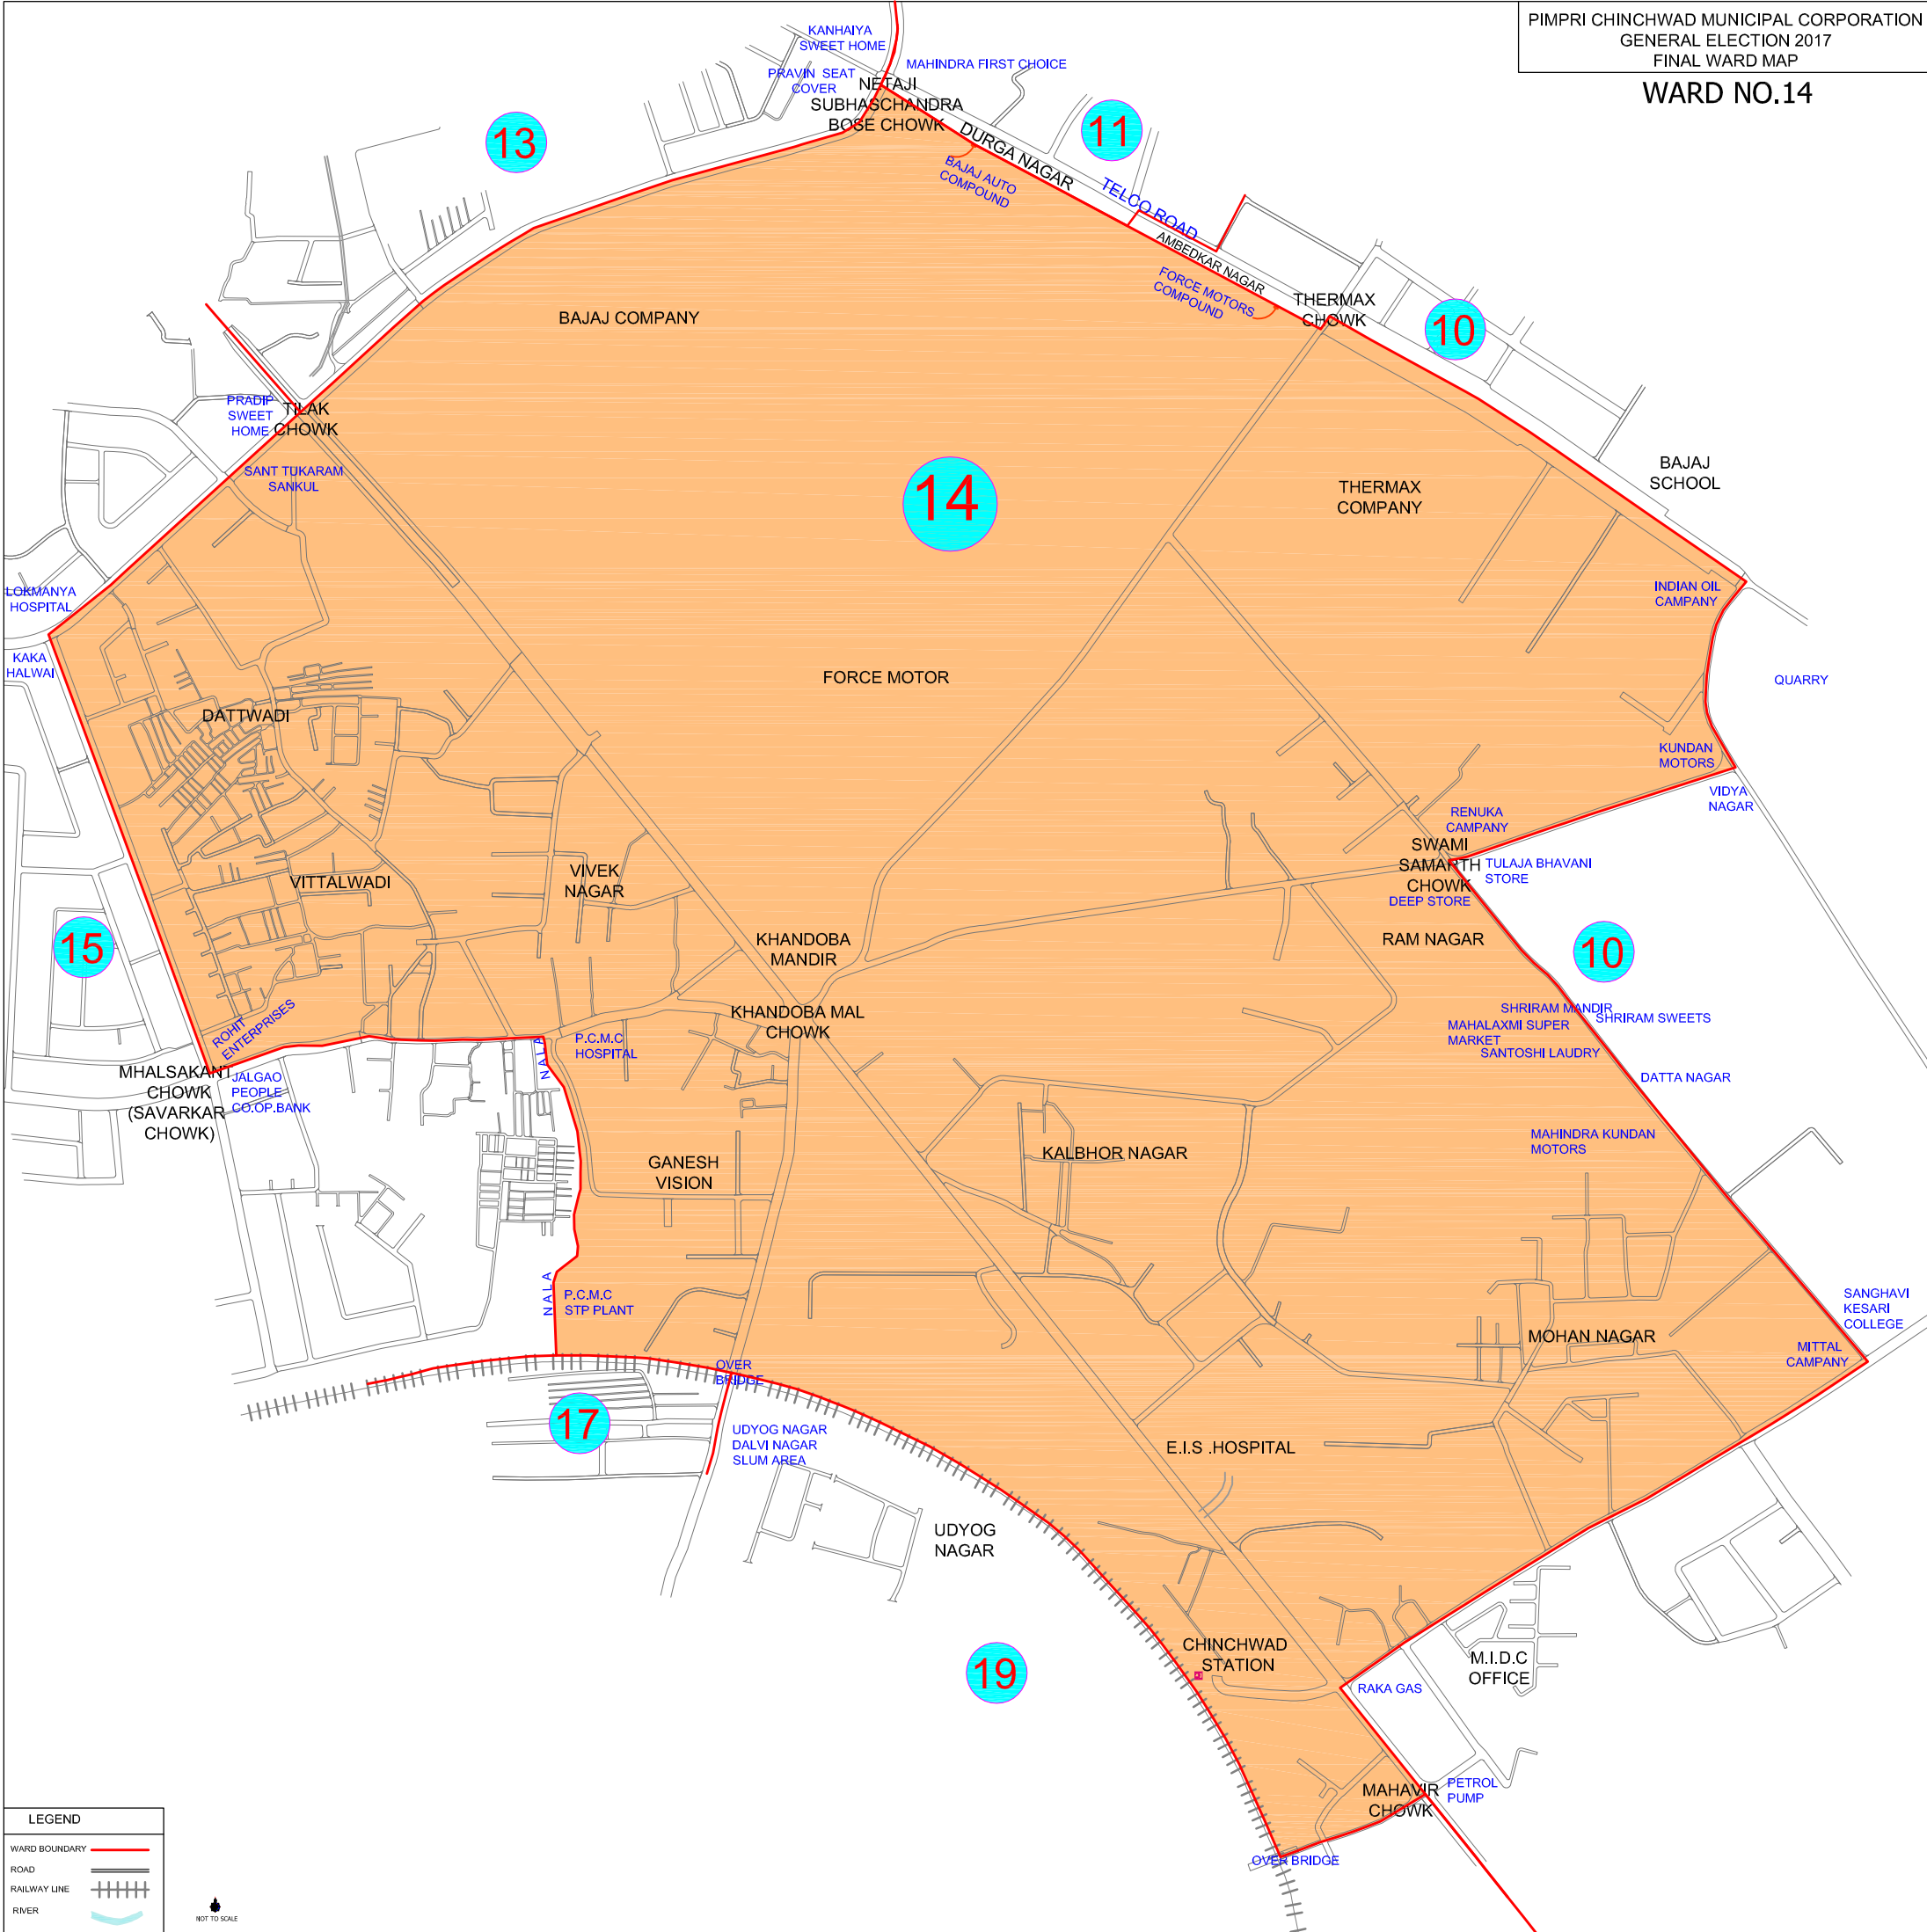

WARD NO.14

LEGEND

- WARD BOUNDARY (Red line)
- ROAD (Grey line)
- RAILWAY LINE (Black line with cross-ticks)
- RIVER (Blue line)

NOT TO SCALE