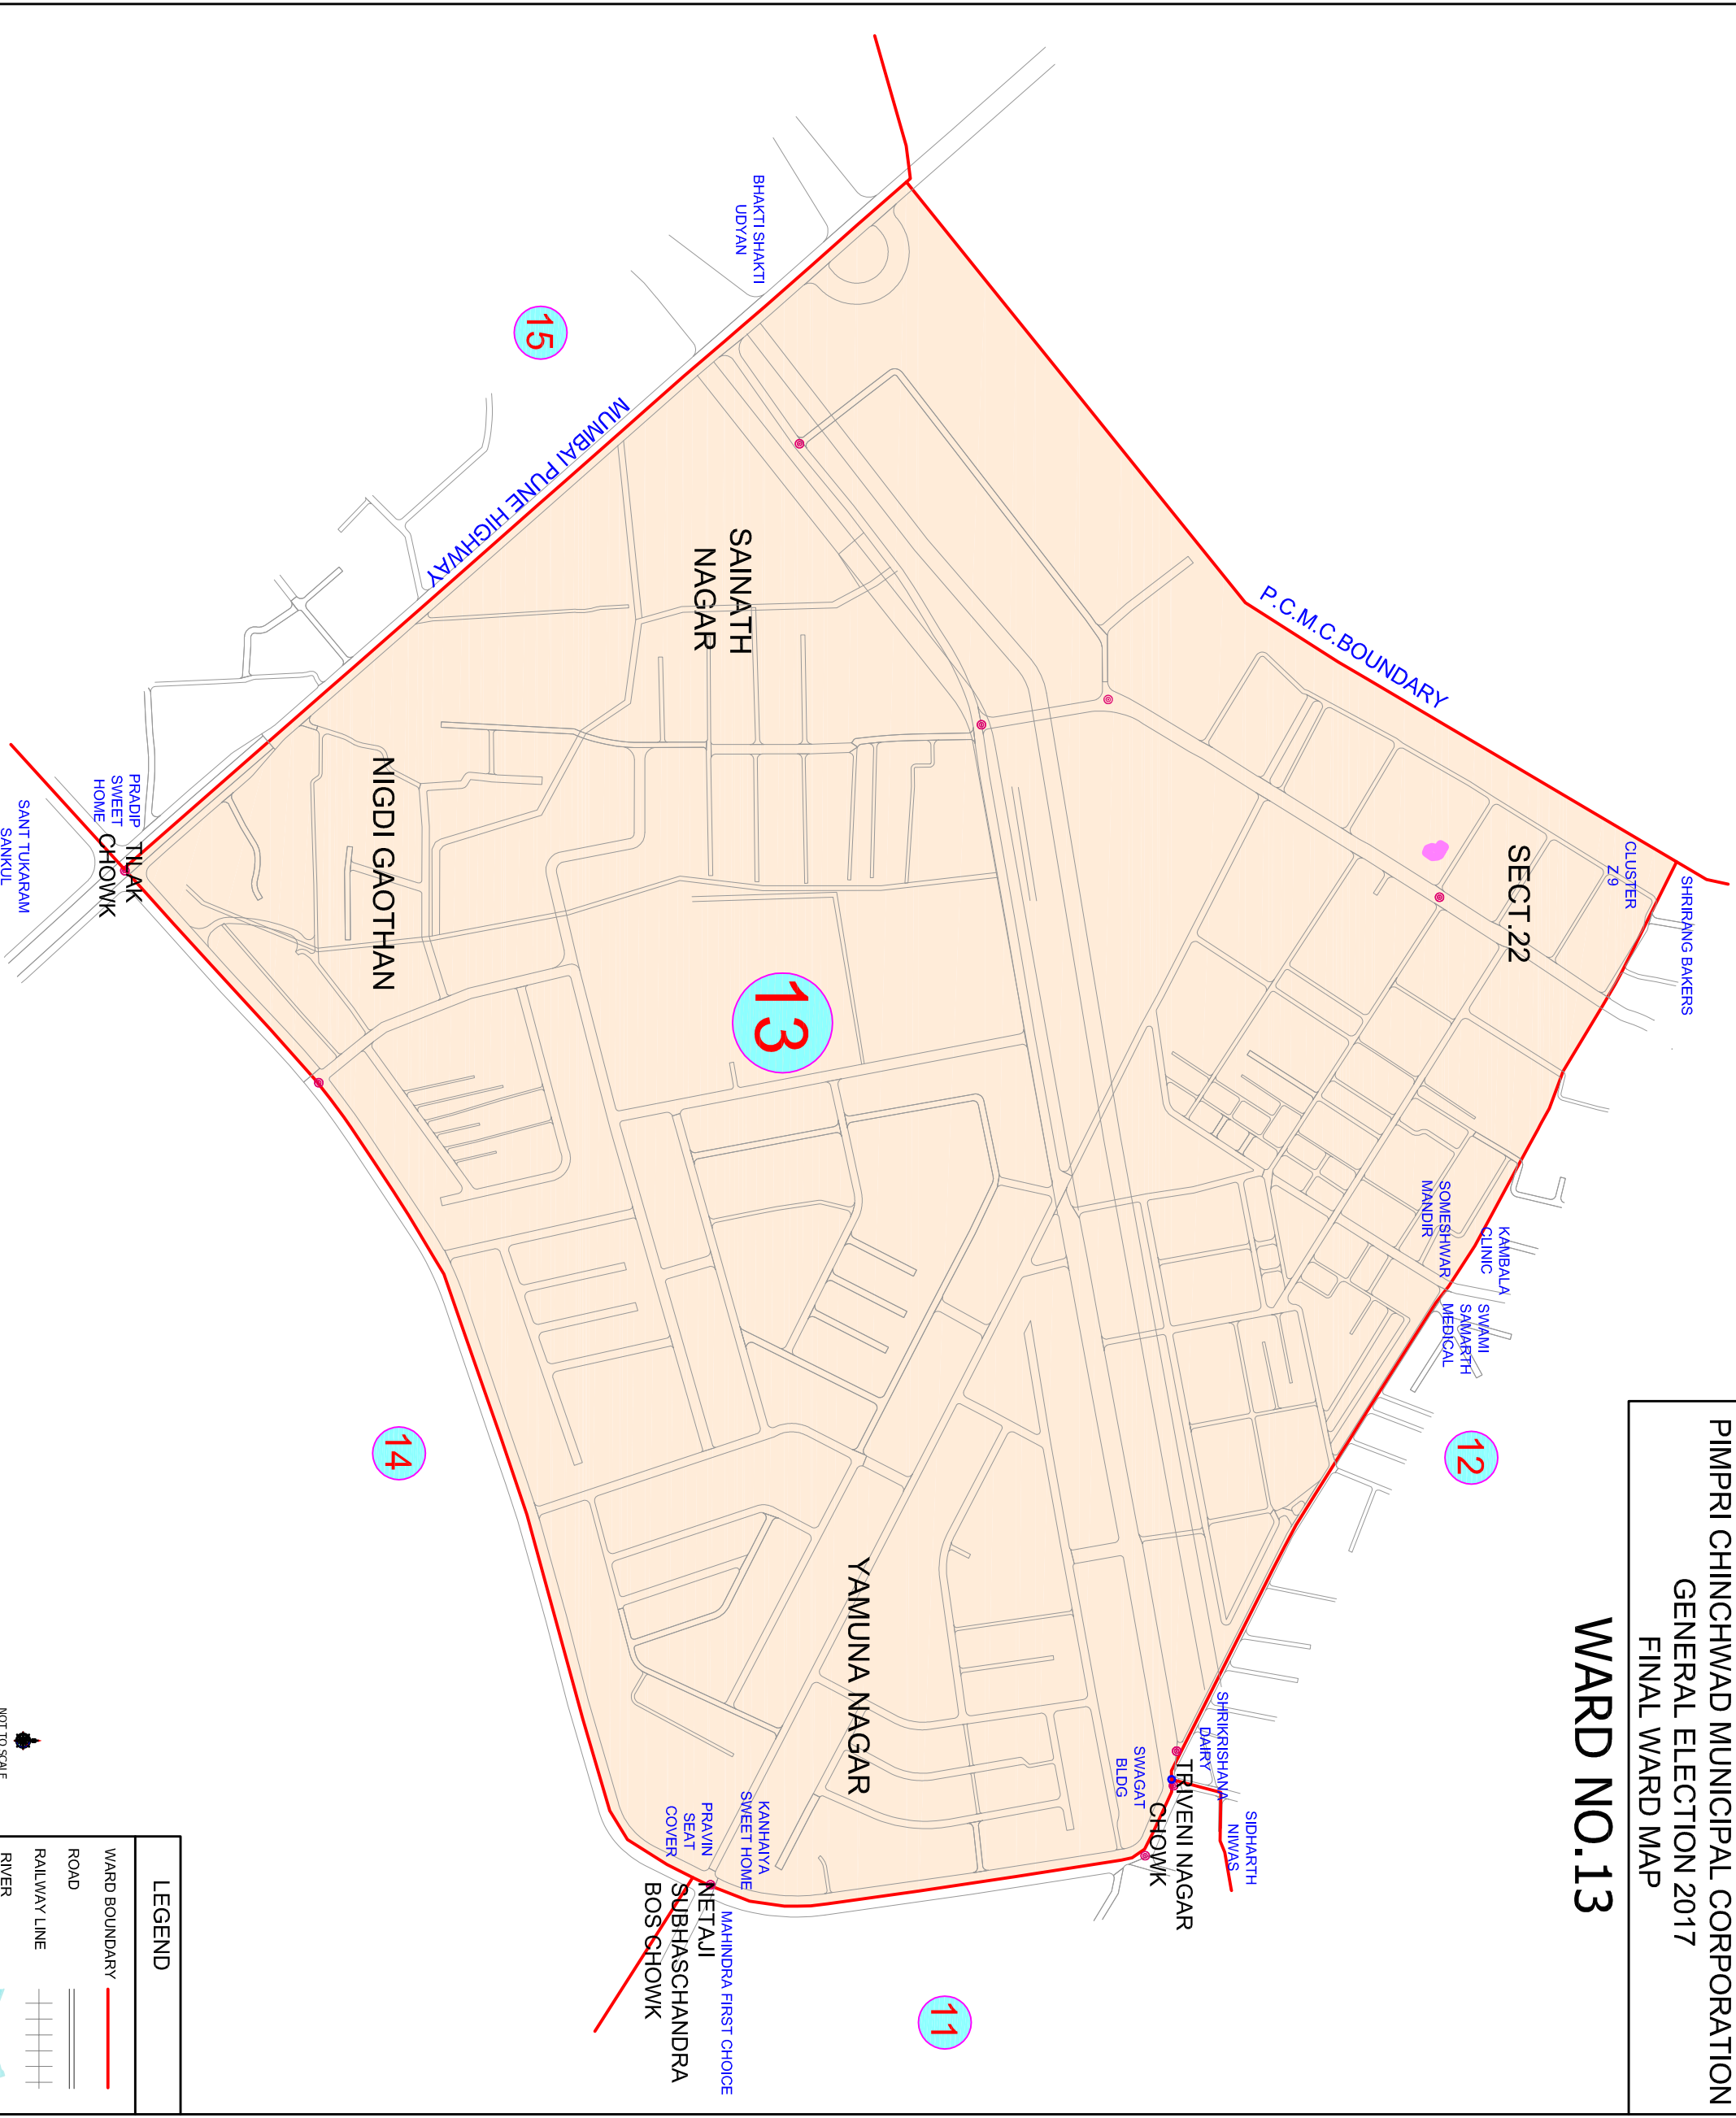

PIMPRI CHINCHWAD MUNICIPAL CORPORATION
 GENERAL ELECTION 2017
 FINAL WARD MAP

WARD NO.13

LEGEND	
WARD BOUNDARY	
ROAD	
RAILWAY LINE	
RIVER	