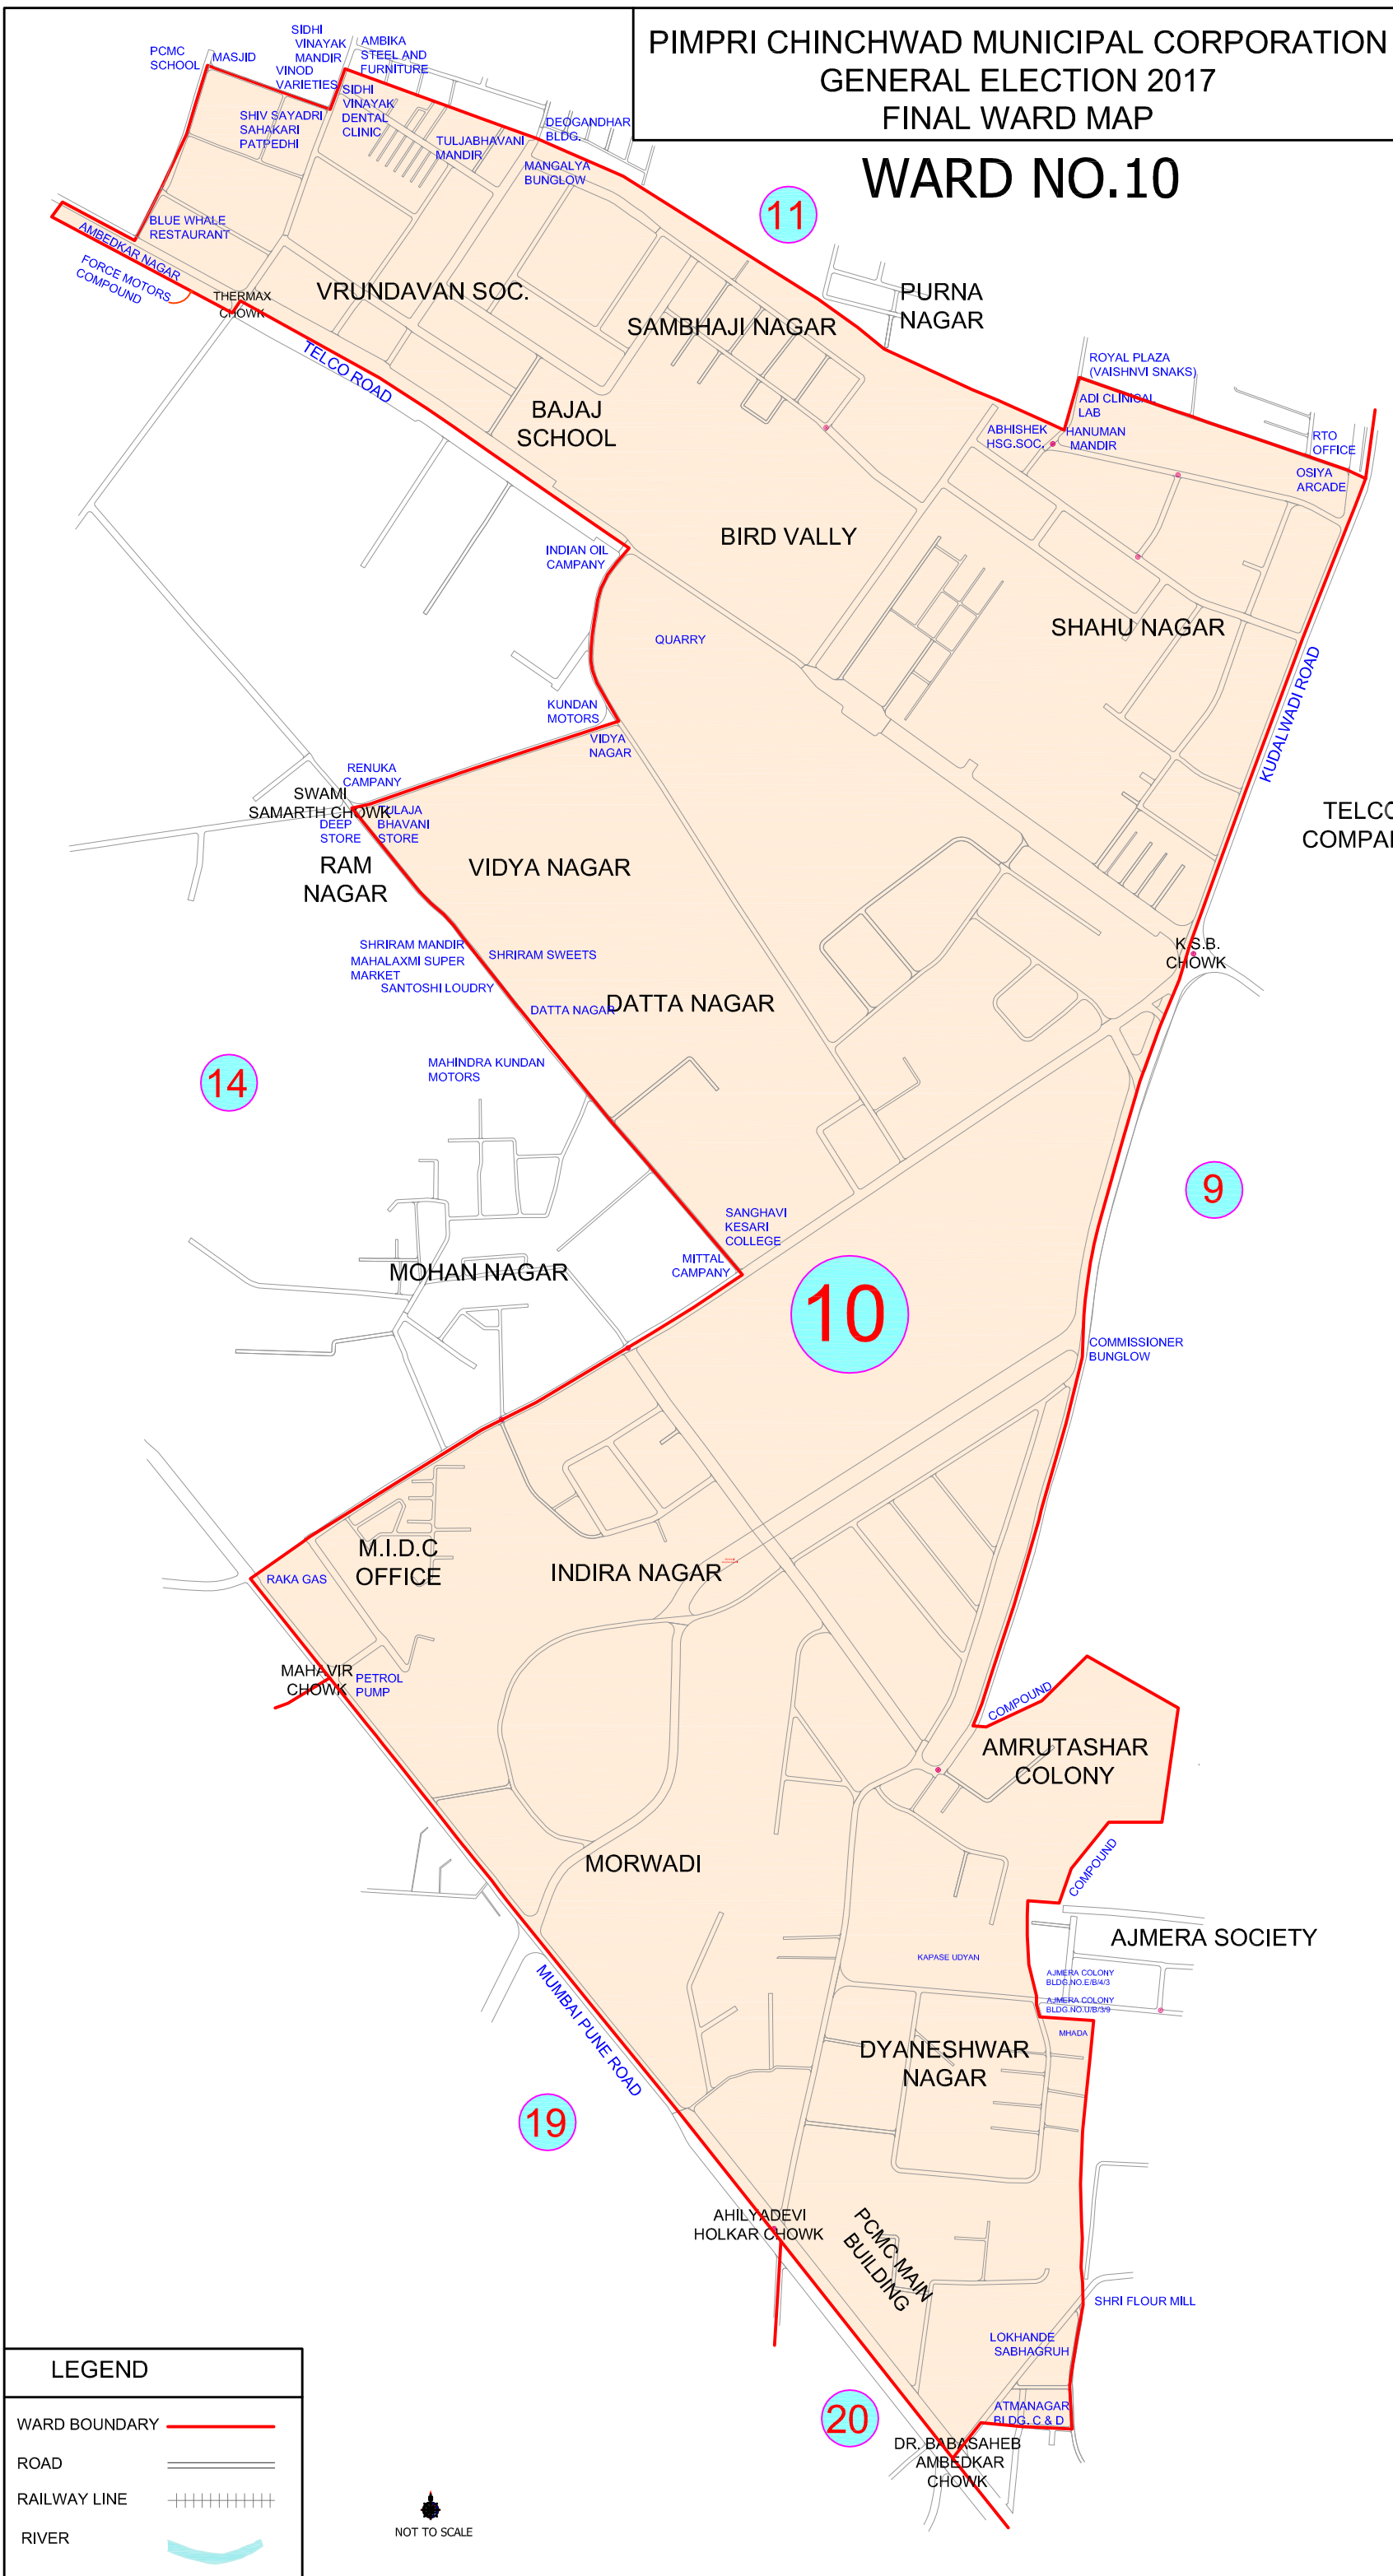

PIMPRI CHINCHWAD MUNICIPAL CORPORATION  
 GENERAL ELECTION 2017  
 FINAL WARD MAP

**WARD NO.10**

LEGEND	
WARD BOUNDARY	
ROAD	
RAILWAY LINE	
RIVER	

NOT TO SCALE